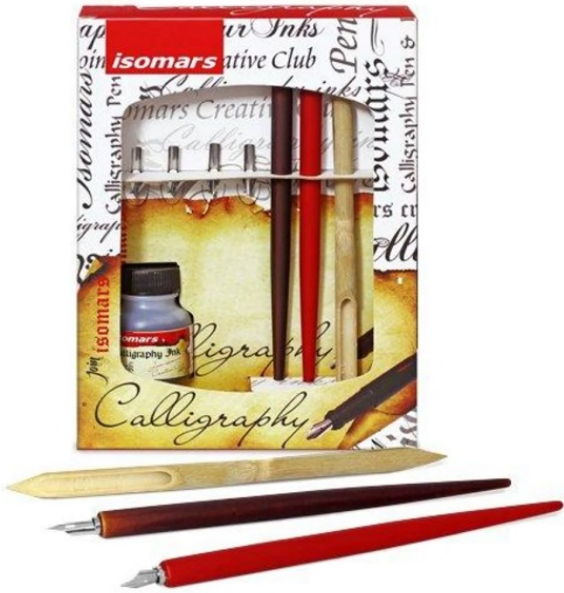

Isomars Calligraphy Pen Set - Supreme

SKU: ISOM CP530

Price: \$27.79

Product Description

- Isomars - Calligraphy Pen Set - Supreme
- This set contains.-
- 1 Wooden Vintage Oblique Holder.
- 1 Wooden Holder.
- 1 Bamboo Pen.
- 5 Arabic/Dip Nibs.
- 1 Black Ink - 30ml.
- 1 Manual.
- 8 Tags/Cards(Assorted)

Isomars Calligraphy Pen Set - Victoria

SKU: ISOM CP550

Price: \$27.79

Product Description

- Isomars - Calligraphy Pen Set - Victoria
 - This set includes.-
 - 1 Oblique Holder
 - 1 Nib Holder
 - 1 Wooden Holder
 - 1 flex copper nib
 - 7 Calligraphy/Dip Nibs
 - 1 Black Ink - 35ml
 - 1 Manual and 6 Tags/Cards(Assorted).
 - Ideal for calligraphy and for gifting purpose.
-

Isomars Calligraphy Pen Set : Arabic

SKU: ISOM CP200

Price: \$18.38

Product Description

- Isomars Calligraphy Pen set - Arabic includes.-
 - 1 Pen, 3 Nib Sections
 - 5 Ink Cartridges
 - 1 Ink Convertor
 - 1 Black Ink - 35 ml
 - Nib Sizes - 1.0, 1.5, 2 mm
-

Isomars Calligraphy Pen Set : Wood

SKU: ISOM CP300

Price: \$17.85

Product Description

- Isomars Modern Calligraphy Pen Set -Wood R
- This? set includes.- 2 wooden nib holders, 1 with modern calligraphy dip pen nib, 5 Calligraphy nibs in a variety of sizes : 0.5, 0.7 ,1.5 , 2 and 2.5 mm 1 Bamboo Pen 1 Black Ink - 35 ml and a manga nib
- Total 6 nibs This complete starter /Professional kit has been designed with the beginners in mind.
- Features all the tools needed to learn and practice the art of calligraphy,
- Ideal for calligraphy, lettering, sketching, drawing, mapping and decorative designs.