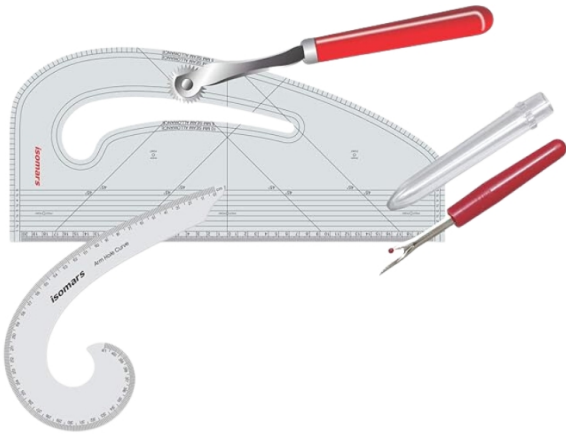

ISOMARS SEWING COMBO-23 SET OF 6

- Armhole Curve,
- Tracing Wheel,
- Thread Cutter,
- Seam Ripper,
- Measuring Tape
- Single Curve

SKU: ISOM FDSA6

Price: \$14.36

Product Description

ISOMARS SEWING COMBO-24 SET OF 4

- Pattern Curve
- Tracing Wheel
- Seam Ripper
- Armhole Curve

SKU: ISOM PTSA4

Price: \$15.77

Product Description

ISOMARS SEWING COMBO-25 SET OF 3

- Art Curve
- Single Curve
- Armhole Curve

SKU: ISOM CC03

Price: \$8.52