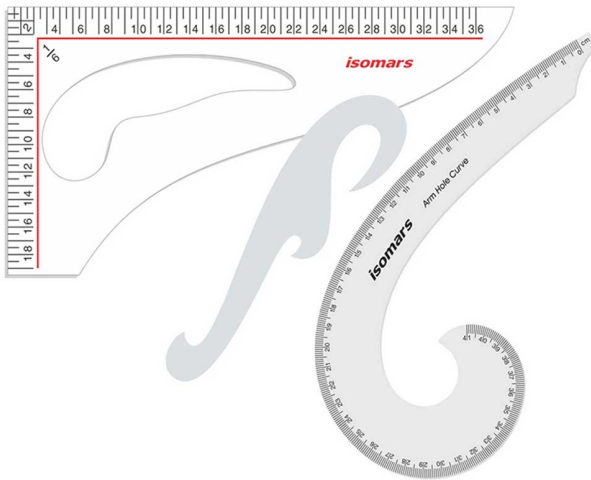

ISOMARS SEWING COMBO-23 SET OF 6

- Armhole Curve,
- Tracing Wheel,
- Thread Cutter,
- Seam Ripper,
- Measuring Tape
- Single Curve

SKU: ISOM FDSA6

Price: \$14.36

Product Description

ISOMARS SEWING COMBO-24 SET OF 4

- Pattern Curve
- Tracing Wheel
- Seam Ripper
- Armhole Curve

SKU: ISOM PTSA4

Price: \$15.77

Product Description

ISOMARS SEWING COMBO-25 SET OF 3

- Art Curve
- Single Curve
- Armhole Curve

SKU: ISOM CC03

Price: \$8.52