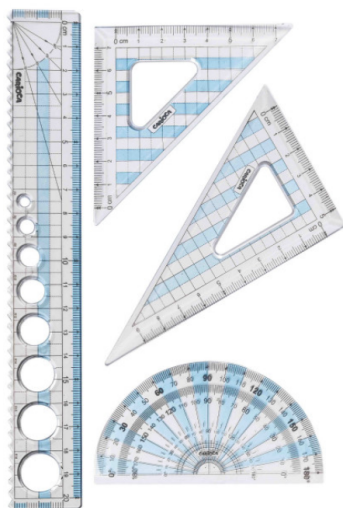

Luxor Studymate Geometry Set In Tin Box

Innovative self-centering compass & divider for maximum accuracy & easy usage • Ruler, Protractor, Set Squares: Specially tapered edges that lie flat on the paper. Perfect calibration for accuracy. • Sharpener: Scientifically angled blade that sharpens perfectly without breakage.

SKU: LUXOR 1685

Price: \$3.77

Product Description

ISOMARS Geometry Set Of 4

SKU: ISOM GSM15

Price: \$1.15

Product Description

S.cool Flexy Geometry set 30cm SC.572

SKU: SCL 572

Price: \$2.33

Product Description

CARIOCA Geometry Set 4Pcs

SKU: CARI 40121

Price: \$2.77

Product Description

NATARAJ JOYMETRY SET