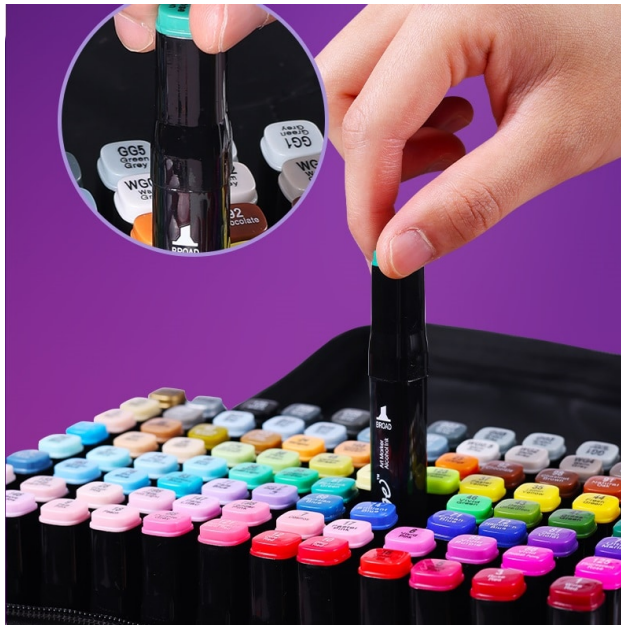

SUPERIOR Tinge Twin Marker Pen " Broad/Fine " set of 24

SKU: SUPER MS-818/24

Price: $11.99

Product Description

Fabric case