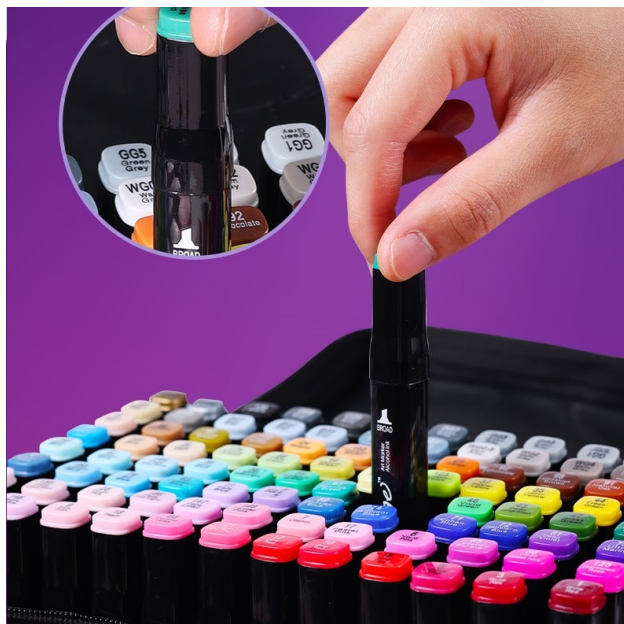

SUPERIOR Tinge Twin Marker Pen " Broad/Fine " set of 36

SKU: SUPER MS-818/36

Price: $17.98

Product Description

Fabric case