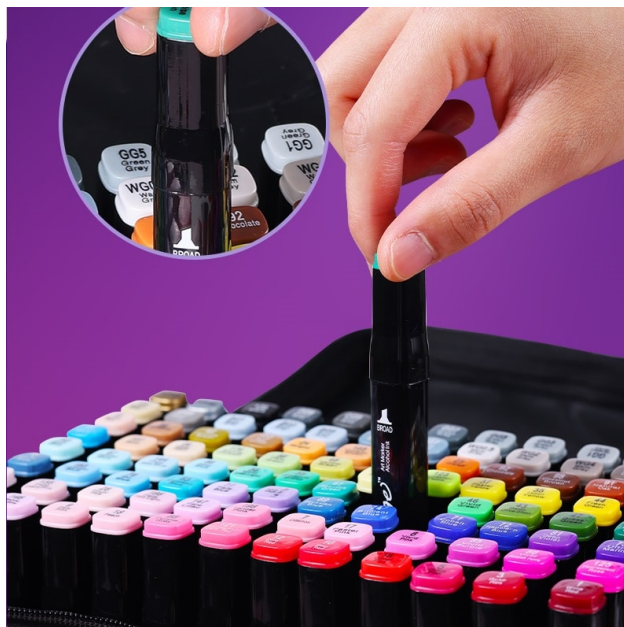

SUPERIOR Tinge Twin Marker Pen " Broad/Fine " set of 60

SKU: SUPER MS-818/60

Price: $29.96

Product Description

Fabric case