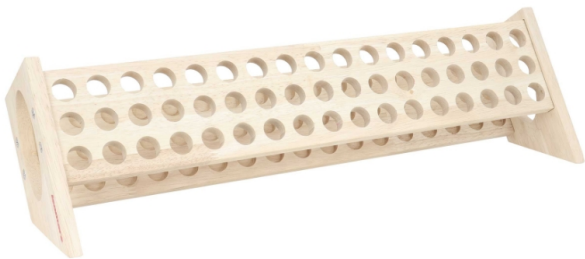

Specifications

- **Case Material:** Natural canvas (10 oz)
- **Pockets:** 30 pockets for brush storage
- **Separate Pouches:** Yes
- **Size:** 21" W x 18" H
- **Brushes:** Not included (case only)

Crafted from durable natural canvas, this case is both practical and environmentally friendly. Please note that this case does not include brushes, making it the ideal companion for artists who want to store and protect their existing brush collection.

Isomars Marker & Crayon Stand Large Wooden

Wooden Col : Natural Wood Total 51 Holes Round :
Diameter 1.8cm (51 Holes) Suitable for Holding
Markers, Jumbo Crayons & Thick Tools Size: Large • L :
46.5cm • H : 15cm • W : 8cm

SKU: ISOM MSC-L

Price: $27.00

Product Description