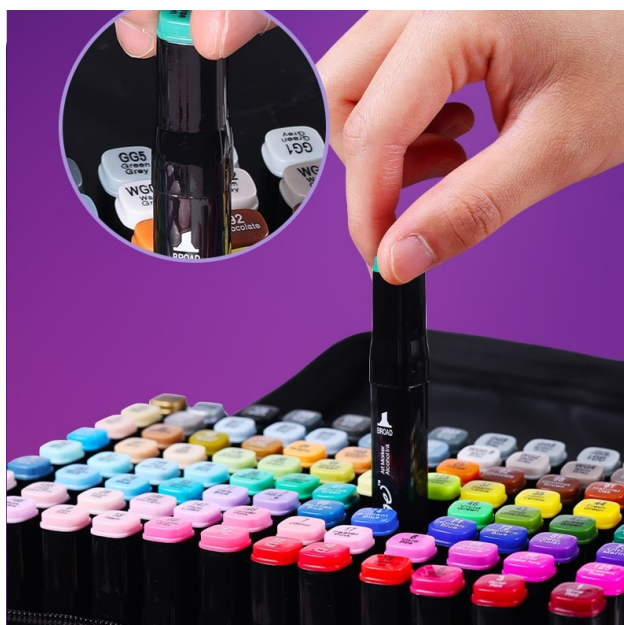

SUPERIOR Tinge Twin Marker Pen " Broad/Fine " set of 48

SKU: SUPER MS-818/48

Price: $23.98

Product Description

Fabric case