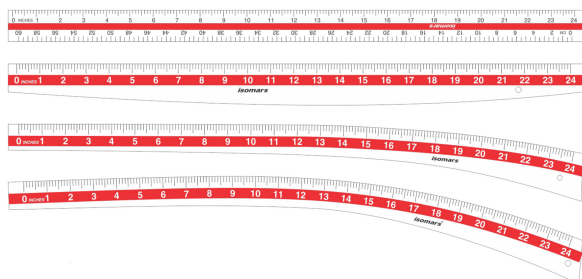

ISOMARS CURVE COMBO-20 SET OF 3

- Pattern Curve - Size : 45 cm /18"
- Armhole Curve - Size : 230 mm / Marking 41 cm
- Gridding Scale - Size : 450 x 50 x 3 mm

SKU: ISOM APG03

Price: \$16.26

Product Description

ISOMARS TAILORING SCALES COMBO-21 SET OF 4

- Straight Scale : 60cm / 24"
- Arm Curve : 60cm / 24"
- Leg Curve : 60cm / 24"
- Hip Curve : 60cm / 24"

SKU: ISOM FDS24

Price: \$14.88

Product Description

ISOMARS Arm Curve - 24 (60 Cm)"

SKU: ISOM AC24

Price: \$4.50

Arm Curve - 60cm (24")

Product Description

ISOMARS Armhole Curve - Plastic - 2.32 X10 X 2.5 Mm

SKU: ISOM AHC-1

Price: \$4.23

Product Description

Specifications:

- **Shapes:** A, B, and C
 - **Shape A:** 317 x 90 x 2.5mm
 - **Shape B:** 170 x 81 x 2.5mm
 - **Shape C:** 134 x 70 x 2.5mm
 - **Material:** Clear Plastic
 - **Inking Edges:** Yes
-

ISOMARS French Curve Set Of 3 - Orange