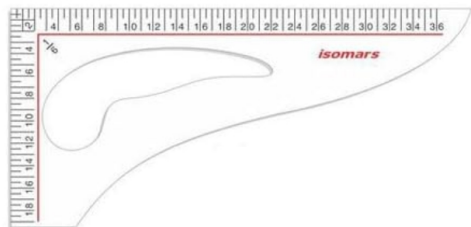

ISOMARS TAILORING SCALES COMBO-21 SET OF 4

- Straight Scale : 60cm / 24"
- Arm Curve : 60cm / 24"
- Leg Curve : 60cm / 24"
- Hip Curve : 60cm / 24"

SKU: ISOM FDS24

Price: \$14.88

Product Description

ISOMARS Arm Curve - 24 (60 Cm)"

SKU: ISOM AC24

Price: \$4.50

Arm Curve - 60cm (24")

Product Description

ISOMARS Armhole Curve - Plastic - 2.32 X10 X 2.5 Mm

SKU: ISOM AHC-1

Price: \$4.23

Product Description

ISOMARS Armstrong Oval Scale 30Cm

SKU: ISOM A12

Price: \$2.53

Product Description

ISOMARS Art Curve

SKU: ISOM AC1

Price: \$0.94

Product Description

Specifications:

- **Shapes:** A, B, and C
 - **Shape A:** 317 x 90 x 2.5mm
 - **Shape B:** 170 x 81 x 2.5mm
 - **Shape C:** 134 x 70 x 2.5mm
 - **Material:** Clear Plastic
 - **Inking Edges:** Yes
-

ISOMARS French Curve Set Of 3 - Orange