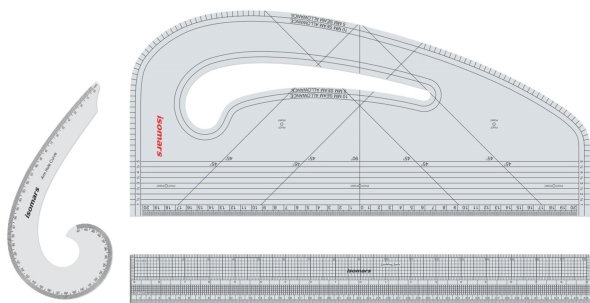

ISOMARS CURVE COMBO-20 SET OF 3

- Pattern Curve - Size : 45 cm /18"
- Armhole Curve - Size : 230 mm / Marking 41 cm
- Gridding Scale - Size : 450 x 50 x 3 mm

SKU: ISOM APG03

Price: \$16.26

Product Description

ISOMARS TAILORING SCALES COMBO-21 SET OF 4

- Straight Scale : 60cm / 24"
- Arm Curve : 60cm / 24"
- Leg Curve : 60cm / 24"
- Hip Curve : 60cm / 24"

SKU: ISOM FDS24

Price: \$14.88

Product Description

ISOMARS Arm Curve - 24 (60 Cm)"

SKU: ISOM AC24

Price: \$4.50

Arm Curve - 60cm (24")

Product Description

ISOMARS Armhole Curve - Plastic - 2.32 X10 X 2.5 Mm

SKU: ISOM AHC-1

Price: \$4.23

Product Description

Specifications:

- **Shapes:** A, B, and C
 - **Shape A:** 317 x 90 x 2.5mm
 - **Shape B:** 170 x 81 x 2.5mm
 - **Shape C:** 134 x 70 x 2.5mm
 - **Material:** Clear Plastic
 - **Inking Edges:** Yes
-

ISOMARS French Curve Set Of 3 - Orange