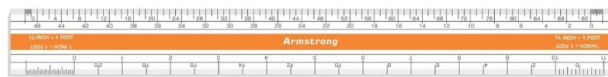

ISOMARS Armstrong Oval Scale 30Cm