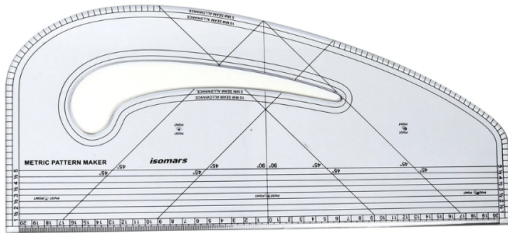

Specifications:

- **Shapes:** A, B, and C
 - **Shape A:** 317 x 90 x 2.5mm
 - **Shape B:** 170 x 81 x 2.5mm
 - **Shape C:** 134 x 70 x 2.5mm
 - **Material:** Clear Plastic
 - **Inking Edges:** Yes
-

ISOMARS French Curve Set Of 3 - Orange

SKU: ISOM FC03

Price: \$1.93

Product Description

ISOMARS French Curves Set Of 8

SKU: ISOM FC88

Price: \$10.88

Product Description

ISOMARS Hip Curve - 24 (60 Cm)"

SKU: ISOM HC24

Price: \$4.50

Product Description

ISOMARS Leg Curve - 24" (60 Cm)

SKU: ISOM LC24

Price: \$4.50

Product Description

ISOMARS Pattern Curve - 16.75 X 7.25" (43 X 19 Cm)