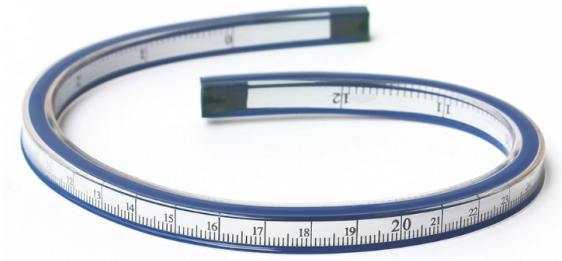

ISOMARS Flexible Curve With Marking And Inking Edge

SKU: ISOM FCM60

Price: $8.96