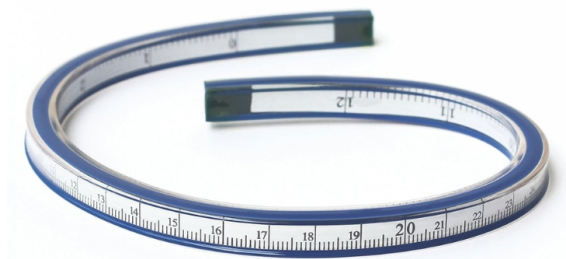

ISOMARS Armstrong Oval Scale 30Cm

SKU: ISOM A12

Price: \$2.53

Product Description

ISOMARS Art Curve

SKU: ISOM AC1

Price: \$0.94

Product Description

ISOMARS Flexible Curve 40Cm With Marking And Inkin

SKU: ISOM FCM45

Price: \$7.59

Product Description

ISOMARS Flexible Curve With Marking And Inking Edge 30cm

SKU: ISOM FCM30

Price: \$6.49

Product Description

ISOMARS French Curve Set Of 3 - In Clear Plastic

SKU: ISOM FCC3

Price: \$1.93

Product Description

Versatile Set of Three: These different sizes and shapes provide a wide range of curve options, allowing you to create smooth and accurate curves in your drawings, whether you're working on technical designs or artistic illustrations. **Durable Construction:** Isomars French Curves are made from high-quality clear plastic. The transparent material allows for easy visibility of your work surface beneath, ensuring precise positioning and drawing. **Multiple Applications:** Whether you're a fashion designer, architect, engineer, or artist, these French curves are versatile tools that find applications in various creative fields. **Product**

Specifications:

- **Shapes:** A, B, and C
 - **Shape A:** 317 x 90 x 2.5mm
 - **Shape B:** 170 x 81 x 2.5mm
 - **Shape C:** 134 x 70 x 2.5mm
 - **Material:** Clear Plastic
 - **Inking Edges:** Yes
-

ISOMARS French Curve Set Of 3 - Orange