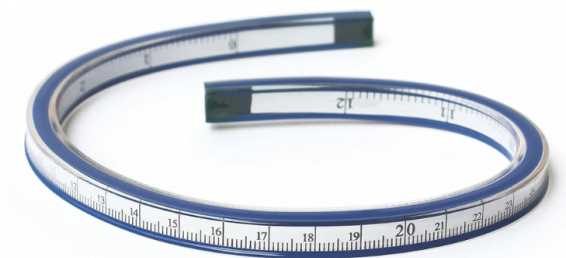

ISOMARS CURVE COMBO-20 SET OF 3

- Pattern Curve - Size : 45 cm /18"
- Armhole Curve - Size : 230 mm / Marking 41 cm
- Gridding Scale - Size : 450 x 50 x 3 mm

SKU: ISOM APG03

Price: \$16.26

Product Description

ISOMARS Flexible Curve 40Cm With Marking And Inkin

SKU: ISOM FCM45

Price: \$7.59

Product Description

ISOMARS Flexible Curve With Marking And Inking Edge 30cm

SKU: ISOM FCM30

Price: \$6.49

Product Description

ISOMARS French Curve Set Of 3 - In Clear Plastic

SKU: ISOM FCC3

Price: \$1.93

Product Description

Versatile Set of Three: These different sizes and shapes provide a wide range of curve options, allowing you to create smooth and accurate curves in your drawings, whether you're working on technical designs or artistic illustrations. **Durable Construction:** Isomars French Curves are made from high-quality clear plastic. The transparent material allows for easy visibility of your work surface beneath, ensuring precise positioning and drawing. **Multiple Applications:** Whether you're a fashion designer, architect, engineer, or artist, these French curves are versatile tools that find applications in various creative fields. **Product**

Specifications:

- **Shapes:** A, B, and C
 - **Shape A:** 317 x 90 x 2.5mm
 - **Shape B:** 170 x 81 x 2.5mm
 - **Shape C:** 134 x 70 x 2.5mm
 - **Material:** Clear Plastic
 - **Inking Edges:** Yes
-

ISOMARS French Curve Set Of 3 - Orange