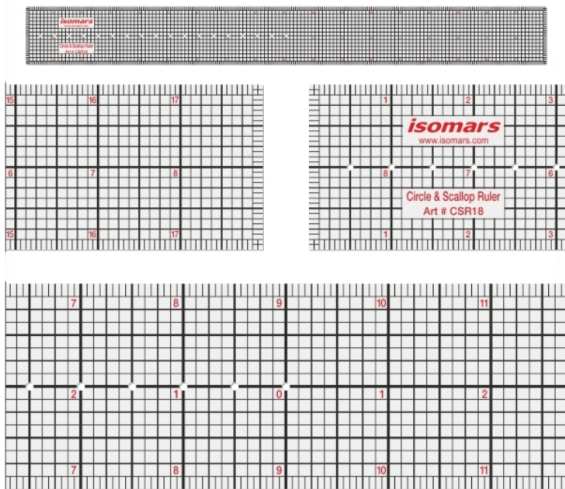

Isomars Survey Divider 6"/150MM

Brass With SS Point

SKU: ISOM SD-15

Price: \$11.04

Product Description

ISOMARS Circle And Scallop Ruler 6*46Mm

SKU: ISOM CSR18

Price: \$6.04

Product Description

ISOMARS Coordinate Scale

SKU: ISOM 6053

Price: \$8.04

Product Description

ISOMARS Grid Scale

SKU: ISOM 6052

Price: \$8.04