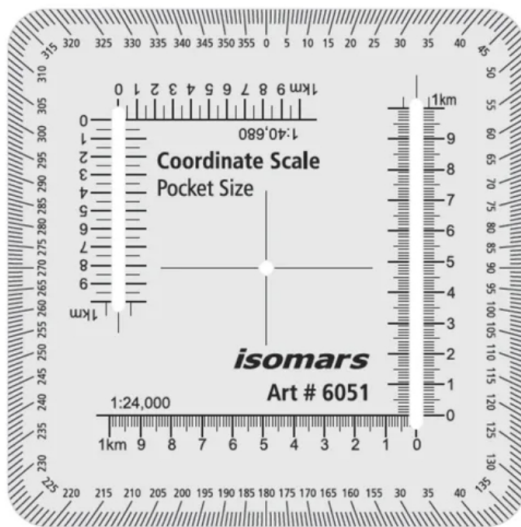

Isomars Survey Divider 6"/150MM

Brass With SS Point

SKU: ISOM SD-15

Price: \$11.04

Product Description

ISOMARS Circle And Scallop Ruler 6*46Mm

SKU: ISOM CSR18

Price: \$6.04

Product Description

ISOMARS Coordinate Protractor

SKU: ISOM 6054

Price: \$8.04

Product Description

ISOMARS Coordinate Scale

SKU: ISOM 6051

Price: \$8.04

Product Description

ISOMARS Coordinate Scale

SKU: ISOM 6053

Price: \$8.04

Product Description

ISOMARS Grid Scale

SKU: ISOM 6052

Price: \$8.04

SKU: ISOM PB-PRO48

Price: \$48.48

Product Description

48 inch / 1200 x 65 x 5 mm

- Acrylic Scale with clear tint and Aluminium Bar
 - Bevel Edge
 - **Marking** : Plain / One Side / Both Side
-

ISOMARS Proportional Divider