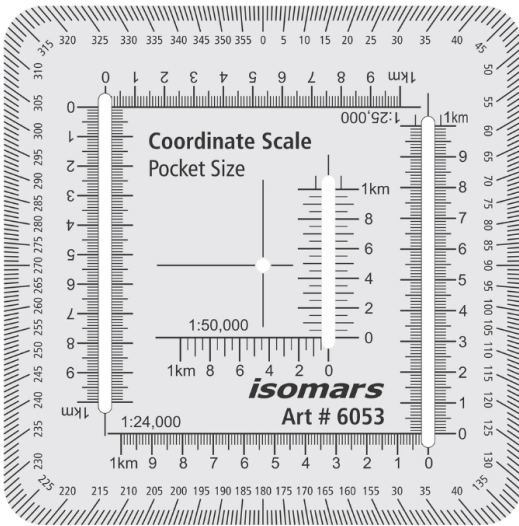

Product Description

ISOMARS Coordinate Protractor

SKU: ISOM 6054

Price: \$8.04

Product Description

ISOMARS Coordinate Scale

SKU: ISOM 6051

Price: \$8.04

Product Description

ISOMARS Coordinate Scale

SKU: ISOM 6053

Price: \$8.04

Product Description

ISOMARS Grid Scale

SKU: ISOM 6052

Price: \$8.04

Product Description

ISOMARS ANGLE/LINE RULER-12

Size : 300 x 2 mm / 12"

- 360 degree rotation
- Acrylic - Clear Tint

SKU: ISOM 6058

Price: \$10.12

Product Description

ISOMARS Aviation Navigation Ruler

SKU: ISOM PB-PRO48

Price: \$48.48

Product Description

48 inch / 1200 x 65 x 5 mm

- Acrylic Scale with clear tint and Aluminium Bar
 - Bevel Edge
 - **Marking** : Plain / One Side / Both Side
-

ISOMARS Proportional Divider