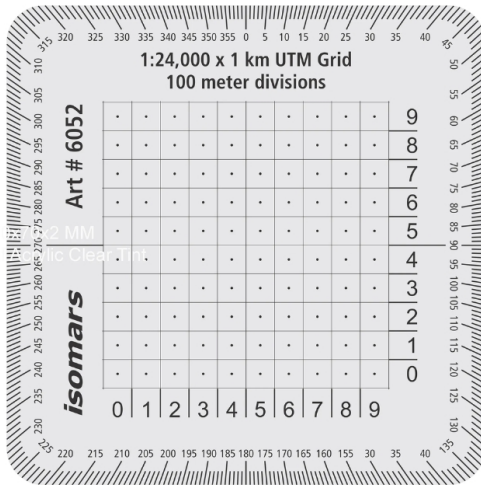

Product Description

ISOMARS Coordinate Scale

SKU: ISOM 6053

Price: \$8.04

Product Description

ISOMARS Grid Scale

SKU: ISOM 6052

Price: \$8.04

Product Description

ISOMARS Gridding Scale - 18 (45 Cm)"

SKU: ISOM G45

Price: \$4.22

Product Description

ISOMARS Marine /Nautical Parallel Bar 21"

SKU: ISOM MNP21

Price: \$35.90

Product Description

ISOMARS ANGLE/LINE RULER-12

Size : 300 x 2 mm / 12"

- 360 degree rotation
- Acrylic - Clear Tint

SKU: ISOM 6058

Price: \$10.12

Product Description

ISOMARS Aviation Navigation Ruler

SKU: ISOM PB-PRO48

Price: \$48.48

Product Description

48 inch / 1200 x 65 x 5 mm

- Acrylic Scale with clear tint and Aluminium Bar
 - Bevel Edge
 - **Marking** : Plain / One Side / Both Side
-

ISOMARS Proportional Divider