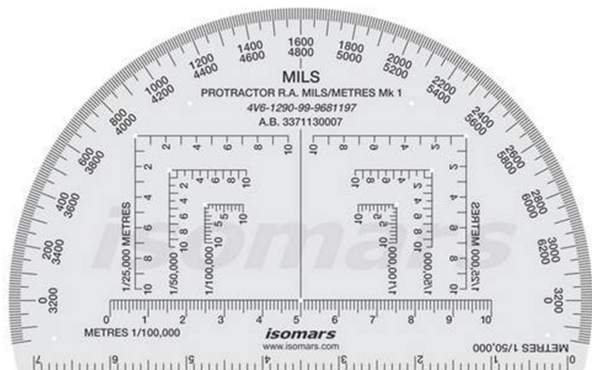

Product Description

ISOMARS ANGLE/LINE RULER-12

Size : 300 x 2 mm / 12"

- 360 degree rotation
- Acrylic - Clear Tint

SKU: ISOM 6058

Price: \$10.12

Product Description

ISOMARS Aviation Navigation Ruler

SKU: ISOM PB-PRO48

Price: \$48.48

Product Description

48 inch / 1200 x 65 x 5 mm

- Acrylic Scale with clear tint and Aluminium Bar
 - Bevel Edge
 - **Marking** : Plain / One Side / Both Side
-

ISOMARS Proportional Divider