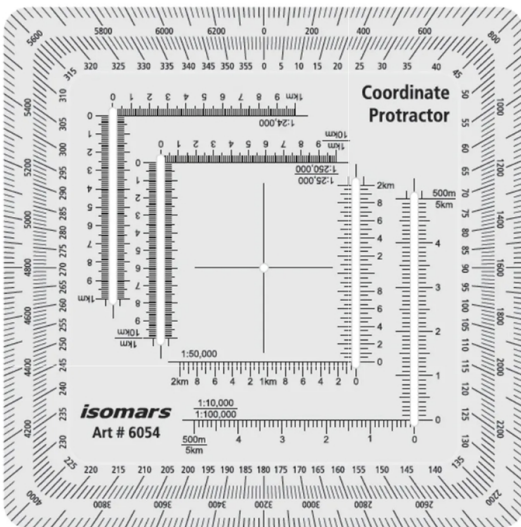

Isomars Survey Divider 6"/150MM

Brass With SS Point

SKU: ISOM SD-15

Price: \$11.04

Product Description

ISOMARS Circle And Scallop Ruler 6*46Mm

SKU: ISOM CSR18

Price: \$6.04

Product Description

ISOMARS Coordinate Protractor

SKU: ISOM 6054

Price: \$8.04

Product Description

ISOMARS Coordinate Scale

SKU: ISOM 6051

Price: \$8.04

Product Description

ISOMARS Coordinate Scale

SKU: ISOM 6053

Price: \$8.04

Product Description

ISOMARS Grid Scale

SKU: ISOM 6052

Price: \$8.04

SKU: ISOM PB-PRO48

Price: \$48.48

Product Description

48 inch / 1200 x 65 x 5 mm

- Acrylic Scale with clear tint and Aluminium Bar
 - Bevel Edge
 - **Marking** : Plain / One Side / Both Side
-

ISOMARS Proportional Divider