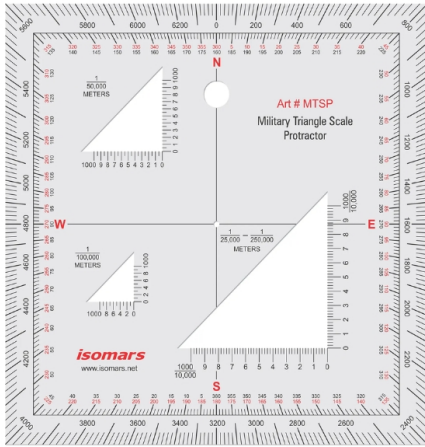

Product Description

ISOMARS ANGLE/LINE RULER-12

Size : 300 x 2 mm / 12"

- 360 degree rotation
- Acrylic - Clear Tint

SKU: ISOM 6058

Price: \$10.12

Product Description

ISOMARS Aviation Navigation Ruler

Size : 265 x 45 x 3 mm / 7"

- Acrylic - Opaque Plastic
- Both sides Printing

SKU: ISOM 6059

Price: \$8.27

Product Description

ISOMARS Military Triangle Scale - ISOMARS Acrylic

SKU: ISOM MTSP

Price: \$11.50

Product Description

ISOMARS Nautical Parallel Bar 18" Professional

SKU: ISOM MNP18

Price: \$33.58

Product Description

ISOMARS One Handed Divider 20Cm/8 Ss Point"

SKU: ISOM OHD23

Price: \$31.08

SKU: ISOM PB-PRO48

Price: \$48.48

Product Description

48 inch / 1200 x 65 x 5 mm

- Acrylic Scale with clear tint and Aluminium Bar
 - Bevel Edge
 - **Marking** : Plain / One Side / Both Side
-

ISOMARS Proportional Divider