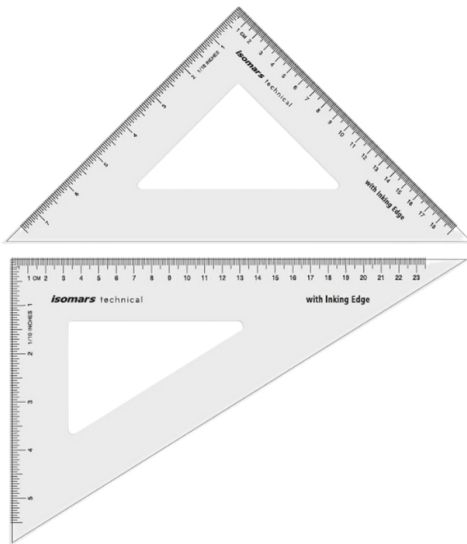

Product Description

ISOMARS Set Square Set Of 2 6X8" Clear

SKU: ISOM STC680

Price: $2.44

Product Description