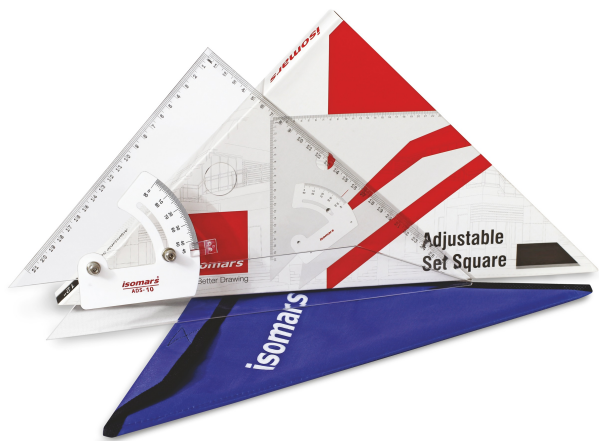

- Acrylic
- Clear Tint
- Bevel / Straight Edge
- Profesional Quality
- White Acrylic engraved markin
- Thickness : 2.8 mm
- Packed in cloth cover and box.

SKU: ISOM ADS2M14

Price: $22.87

Product Description