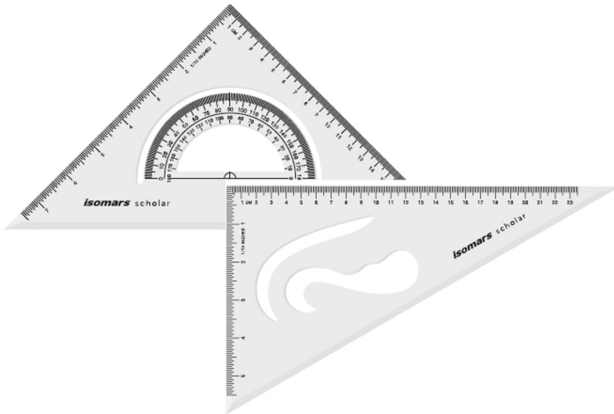

SKU: ISOM SS360/1012

Price: $5.95

Product Description