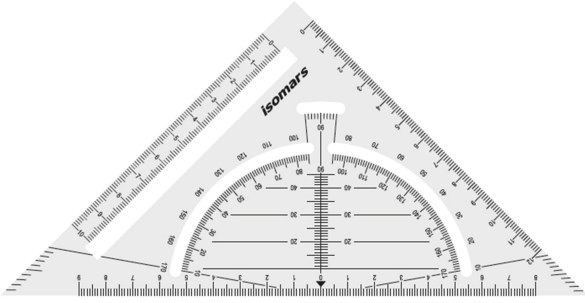

ISOMARS Set Square Rapid 20Cm/8"

SKU: ISOM SSR8

Price: $6.39

Product Description

ISOMARS Set Square Scholar Set Of 4 10X12"