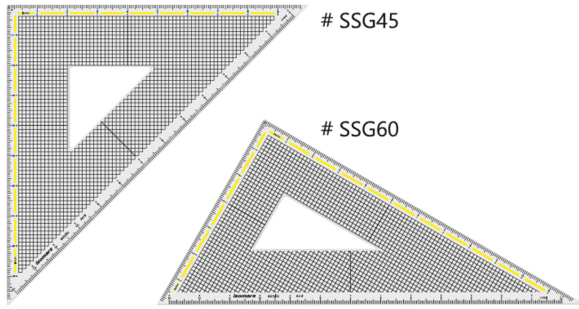

ISOMARS Set Square Graphic 60 Degree 20Cm/8"

SKU: ISOM SSG60

Price: $10.03

Product Description

ISOMARS Set Square Graphic 45 Degree 20Cm/8"