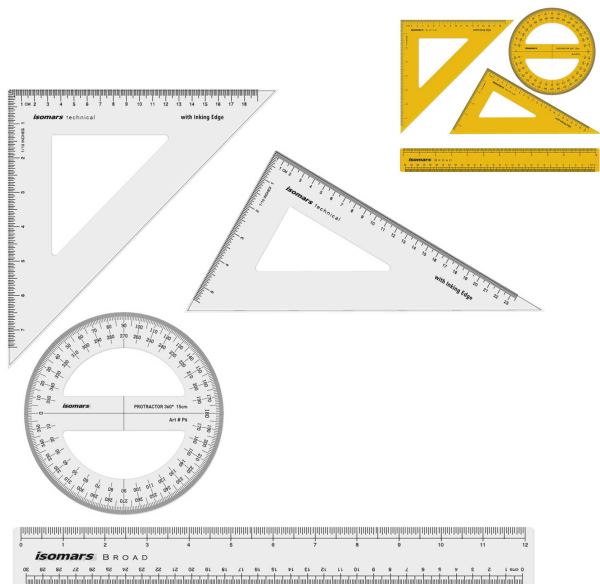

ISOMARS Set Square Technical Set Of 4 10X12" Clear

SKU: ISOM STC-180

Price: $6.39

Product Description