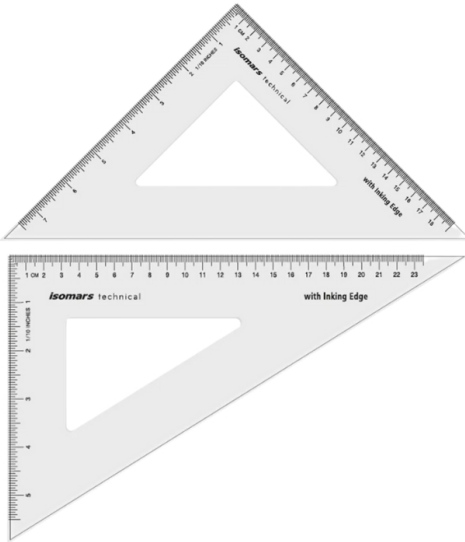

ISOMARS Set Square Technical Set Of 2 12X14" Clear

SKU: ISOM ST1214

Price: $5.95

Product Description

ISOMARS Set Square Technical Set Of 2 Orange