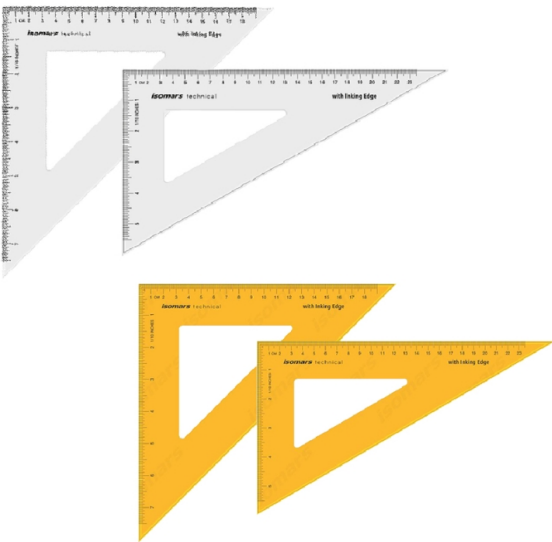

Product Description

ISOMARS Set Square Technical Set of 2 Pair

SKU: ISOM STC812

Price: $3.11