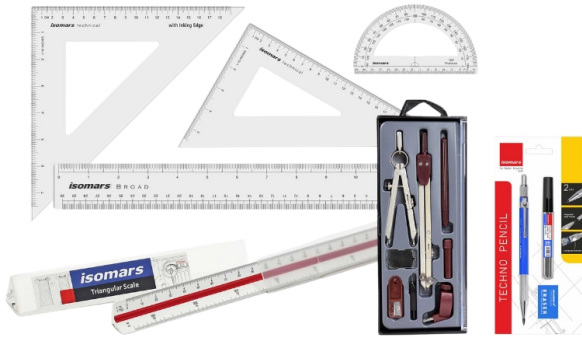

Product Description

ISOMARS DRAFTING STUDENT COMBO SET OF 7

SKU: ISOM DSS-MODEL-G

Price: $20.45