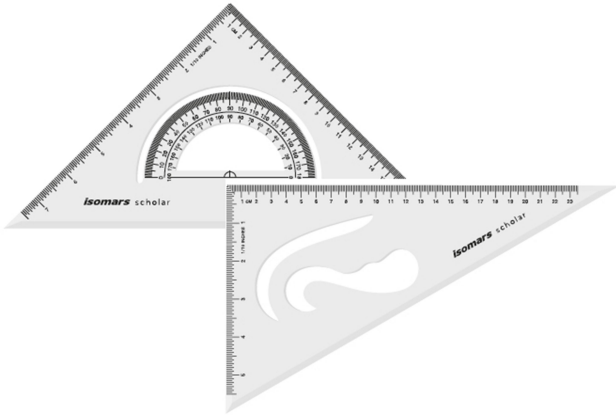

ISOMARS Set Square Scholar Set Of 4 8X10"

SKU: ISOM SS360

Price: $4.62