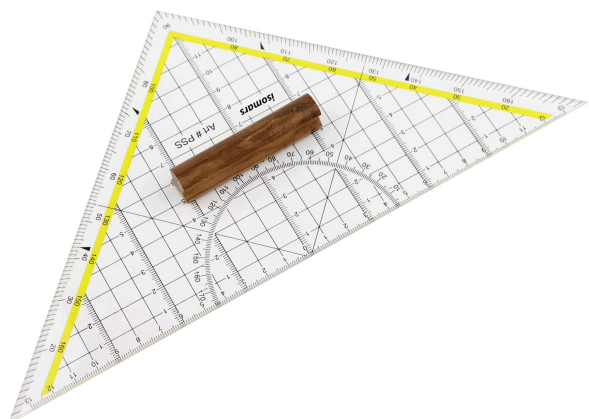

### Product Description

- Set Square 'TECHNICAL' - 8"/20cm x 10"/25cm Plastic
  - Ruler - 12"/30cm Plastic
  - Semi-Protractor - Half D /180° Plastic
  - Traingular Scale # 4
  - Mechanical Pencil With Lead Case - 2mm + Eraser
  - Compass Set # CS08
-

## ISOMARS SET SQUARE/PROTRACTO STUDENT- 20CM/8"

- Plastic\* Clear Tint
- Bevel Edge
- Plastic Handle
- Marking (mm / cm)
- Thickness : 2.8 mm

**SKU:** ISOM SPS8

**Price:** \$2.44

## ISOMARS SET SQUARE/PROTRACTOR-STUDENT 25CM/10"

- Plastic\* Clear Tint
- Bevel Edge
- Plastic Handle
- Marking (mm / cm)
- Thickness : 2.8 mm

**SKU:** ISOM SPS10

**Price:** \$3.11