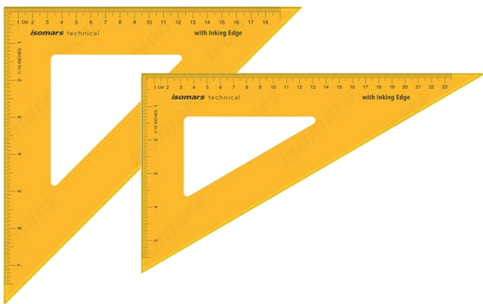

ISOMARS Set Square 8*10" Orange

SKU: ISOM ST0810

Price: $2.42