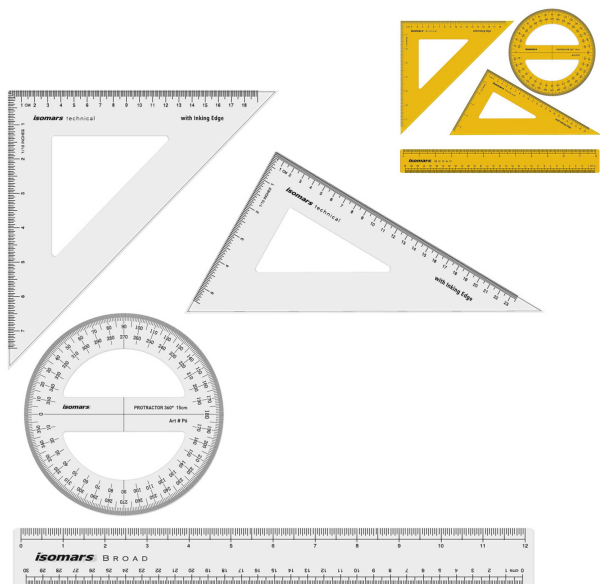

ISOMARS Set Square Technical Set Of 4 6X8" Clear

SKU: ISOM STC180/68

Price: $4.31

Product Description