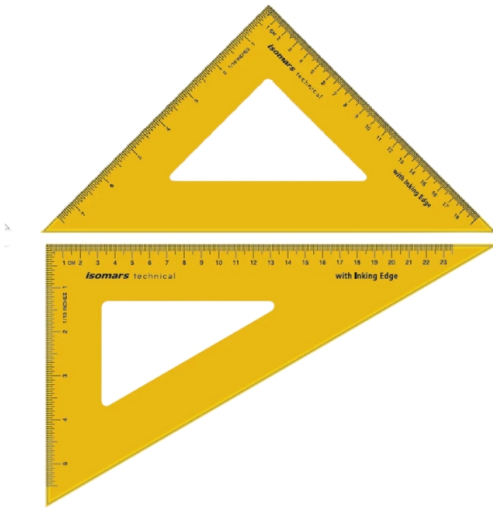

SKU: ISOM STO1012

Price: $3.52

Product Description