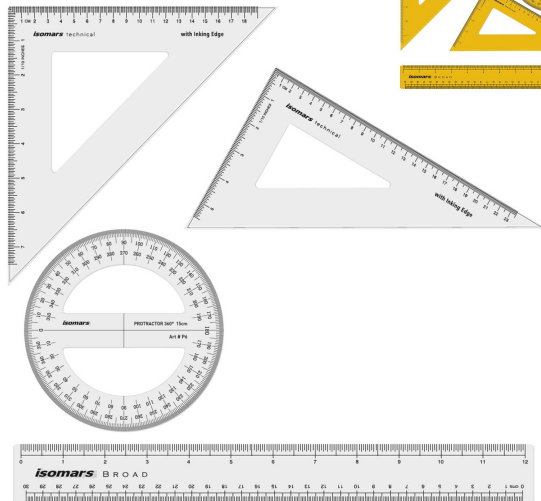

ISOMARS Set Square Technical Set Of 4 8X10" Orang

SKU: ISOM STO-180

Price: $4.05

Product Description