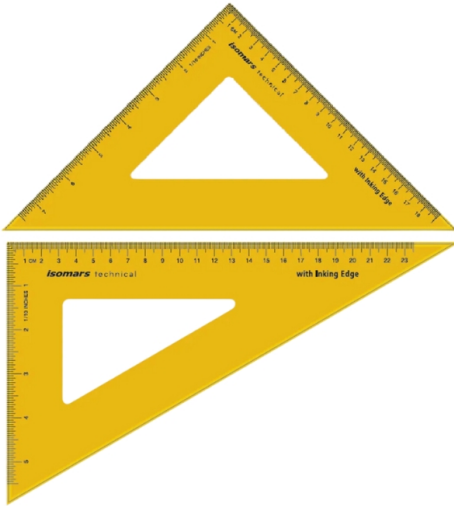

Product Description

ISOMARS Set Square Technical 10X12" Orange

SKU: ISOM STO180

Price: $5.12