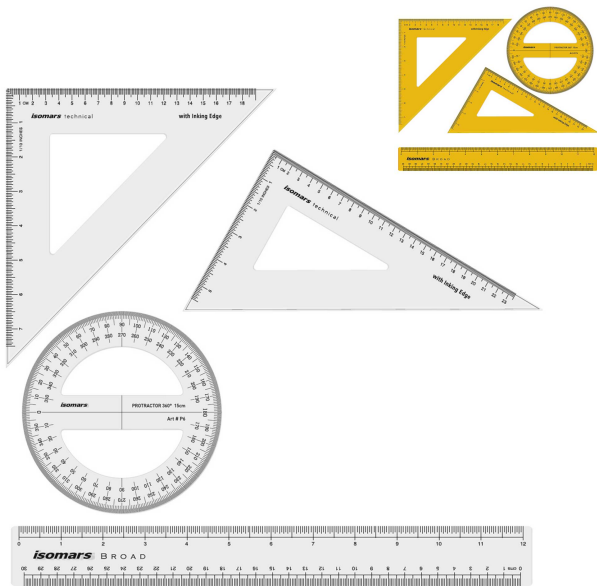

ISOMARS Set Square Technical Set Of 4 8X10" Clear

SKU: ISOM STC180

Price: $5.06

Product Description