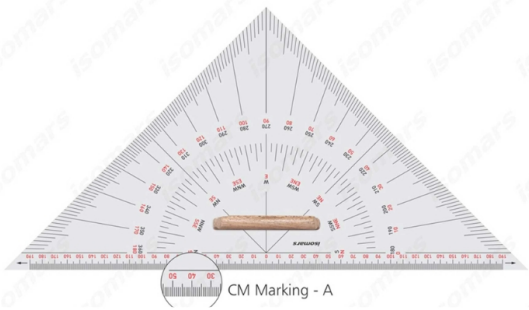

Isomars Set Square- Universal/Nautical Protractor

SKU: UNP-A

Price: $9.63