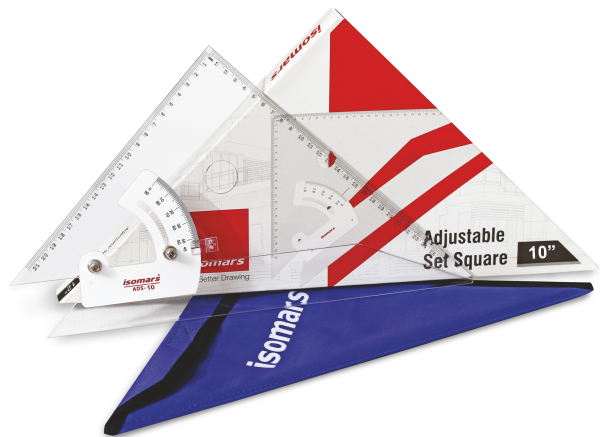

ISOMARS Adjustable Set Square 25Cm - Acrylic With

SKU: ISOM ADS2M10

Price: $16.20

Product Description

ISOMARS Set Square 45 Degree 422X225X4 Mm