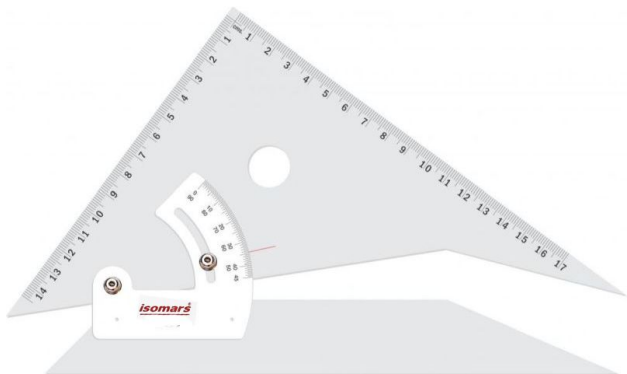

ISOMARS Adjustable Set Square 20Cm- Acrylic With E

SKU: ISOM ADS2M8

Price: $13.23

Product Description

ISOMARS ADJUSTABLE SET SQUARE 35CM/14"