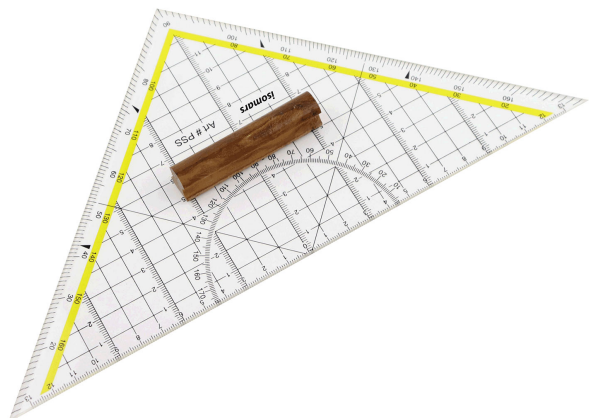

## ISOMARS DRAFTING STUDENT COMBO SET OF 7

**SKU:** ISOM DSS-MODEL-G

**Price:** \$20.45

### Product Description

- Set Square 'TECHNICAL' - 8"/20cm x 10"/25cm Plastic
  - Ruler - 12"/30cm Plastic
  - Semi-Protractor - Half D /180° Plastic
  - Traingular Scale # 4
  - Mechanical Pencil With Lead Case - 2mm + Eraser
  - Compass Set # CS08
-

## ISOMARS SET SQUARE/PROTRACTO STUDENT- 20CM/8"

- Plastic\* Clear Tint
- Bevel Edge
- Plastic Handle
- Marking (mm / cm)
- Thickness : 2.8 mm

**SKU:** ISOM SPS8

**Price:** \$2.44