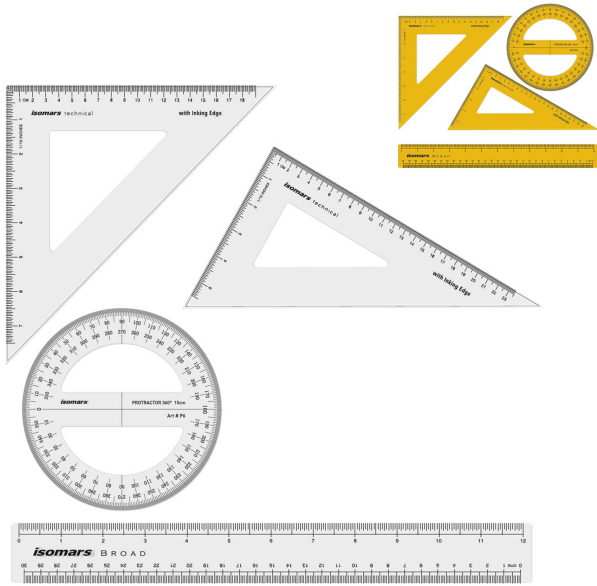

ISOMARS Set Square Technical Set Of 4 6X8" Orange

SKU: ISOM STO180/68

Price: $3.45

Product Description