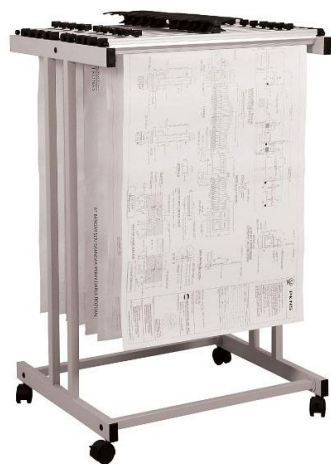

WriteBest Plan Hanger Stand (Top Loading) A1

Accommodate up to 20 hangers, overall capacity of up to 50 sheets Length: 72.5 cm Height: 112 cm Depth: 62 cm DN*PHS199

SKU:

Price: $0.00

Product Description