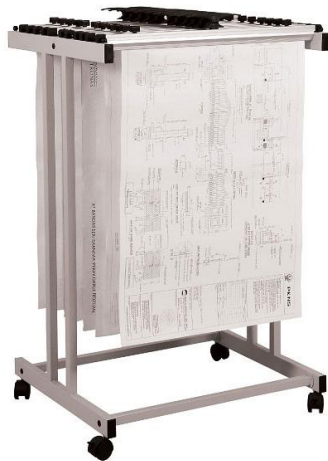

WriteBest Plan Hanger Stand (Top Loading) A0

Accommodate up to 20 hangers, overall capacity of up to 50 sheets Length: 94 cm Height: 140 cm Depth: 62 cm DN*PHS299

SKU:

Price: $0.00

Product Description