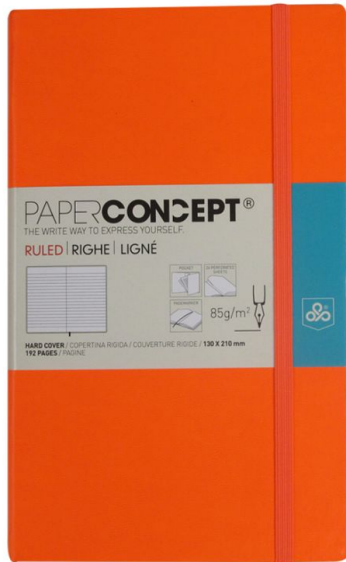

## Paperconcept Executive Notebook PU Fluo Hard Cover Line 13×21 cm Green

**SKU:** OPP ML9511-1

**Price:** \$10.00

## Paperconcept Executive Notebook PU Fluo Hard Cover Line 13×21 cm Light Pink

**SKU:** OPP ML9511-5

**Price:** \$10.00

### Product Description

Type: PU Hard cover Nb of sheets: 96 sheets (last 24 plain perforated) with an expandable pocket Ruling: Lined Packing: 1 Width (cm): 13 Height (cm): 21

---

## Paperconcept Executive Notebook PU Fluo Hard Cover Line 13×21 cm Orange

**SKU:** OPP ML9511-2

**Price:** \$10.00