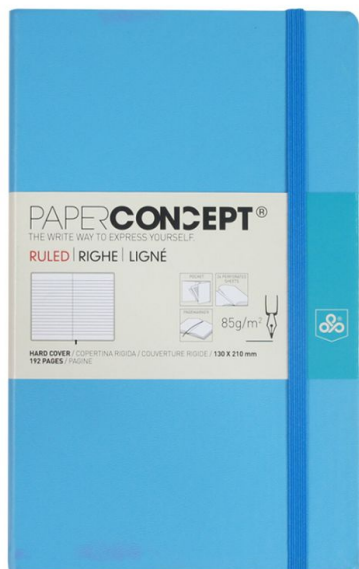

### **Product Description**

Type: Set of black/grey carton cover Width (cm): 19 Height (cm): 25 Nb of sheets: 32 sheets (16 perforated sheets) Set of 2 Ruling: Plain/line Packing: 1

---

### Product Description

Type: Carton cover Size: 6.5 \* 10.5 cm Micro-Perforated Nb of sheets: 28 sheets - Set of 2  
Ruling: Lined Packing: 2 Width (cm): 6.5 Height (cm): 10.5

---

## Paperconcept Executive Notebook Carton Cover Lined 6.5 x 10.5 cm PK Of 2 Orange & Light Green

**SKU:** OPP ML2431-2

**Price:** \$2.50