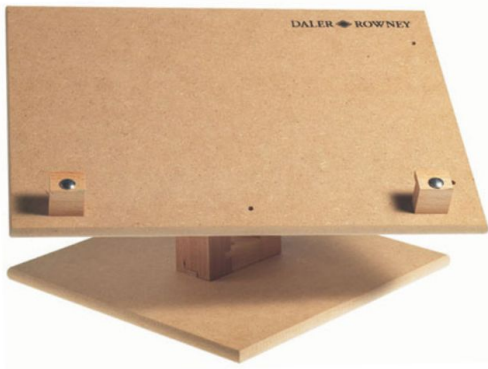

Daler Rowney Artsphere Wooden Table Easel

The Daler Rowney ArtSphere Wooden Table Easel has a unique ball and socket joint that allows a detachable drawing board to move in any direction. Easy to maneuver and lock into place while working. Great for drawing, painting, modeling, and sculpture. Ideal for studio, home or school with a small base and work surface that measures 16.5X11.8 inches.

Specifications: -Positionable table easel -Adjust to the perfect angle to prevent fatigue and help with detail - Lightweight and Portable -16.5 x 11.8 inch work surface -Perfect for paintings or sculptures

SKU: RO 802000023

Price: \$61.99

Product Description

The Daler Rowney ArtSphere Wooden Table Easel has a unique ball and socket joint that allows a detachable drawing board to move in any direction. Easy to maneuver and lock into place while working. Great for drawing, painting, modeling, and sculpture. Ideal for studio, home or school with a small base and work surface that measures 16.5X11.8 inches. Specifications: - Positionable table easel -Adjust to the perfect angle to prevent fatigue and help with detail - Lightweight and Portable -16.5 x 11.8 inch work surface -Perfect for paintings or sculptures
