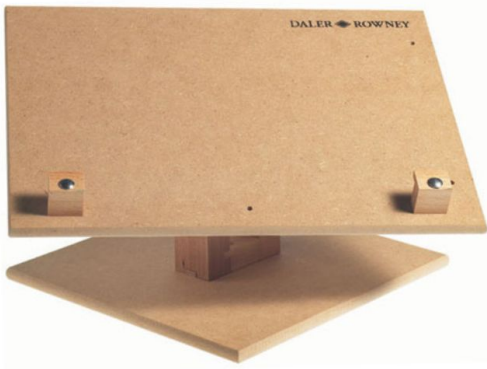

## Daler Rowney Artsphere Wooden Table Easel

The Daler Rowney ArtSphere Wooden Table Easel has a unique ball and socket joint that allows a detachable drawing board to move in any direction. Easy to maneuver and lock into place while working. Great for drawing, painting, modeling, and sculpture. Ideal for studio, home or school with a small base and work surface that measures 16.5X11.8 inches.

Specifications: -Positionable table easel -Adjust to the perfect angle to prevent fatigue and help with detail - Lightweight and Portable -16.5 x 11.8 inch work surface -Perfect for paintings or sculptures

### Product Description

The Daler Rowney ArtSphere Wooden Table Easel has a unique ball and socket joint that allows a detachable drawing board to move in any direction. Easy to maneuver and lock into place while working. Great for drawing, painting, modeling, and sculpture. Ideal for studio, home or school with a small base and work surface that measures 16.5X11.8 inches. Specifications: - Positionable table easel -Adjust to the perfect angle to prevent fatigue and help with detail - Lightweight and Portable -16.5 x 11.8 inch work surface -Perfect for paintings or sculptures