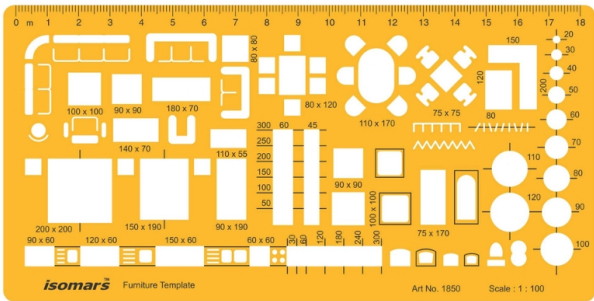

ISOMARS Architect Furniture 1:100

SKU: ISOM 1850M

Price: \$2.58

Product Description
