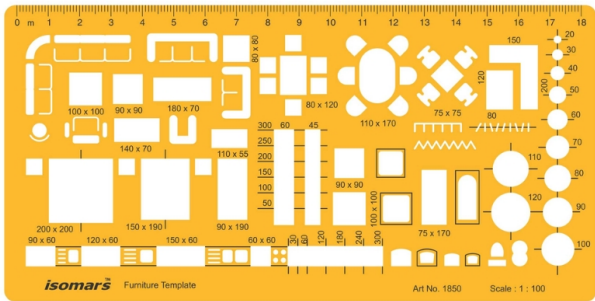

ISOMARS Architect Furniture 1:100

SKU: ISOM 1850M

Price: \$2.58

Product Description
