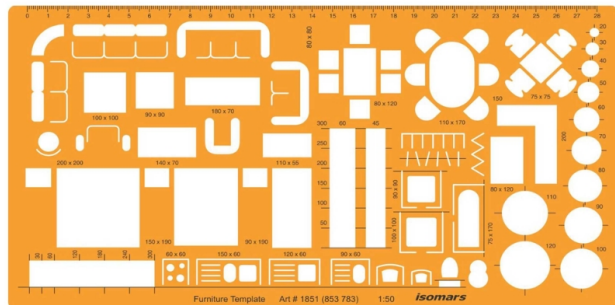

ISOMARS Architect Furniture 1:50

SKU: ISOM 1851M

Price: \$2.97

Product Description

- Contains symbols and shapes of chairs, tables, kitchen appliances, bathtubs, sinks, sofas, thermal insulation and general symbols.
 - Size 30cm x 16cm x 12cm
 - Made from transparent orange plastic.
 - The rate of transparency allows to see the drawing medium below template for easy positioning.
-