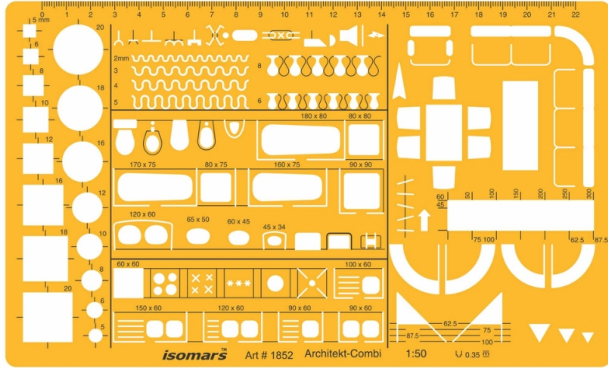

# ISOMARS Architect Combination 1:50

**SKU:** ISOM 1852M

**Price:** \$2.97

## Product Description

---