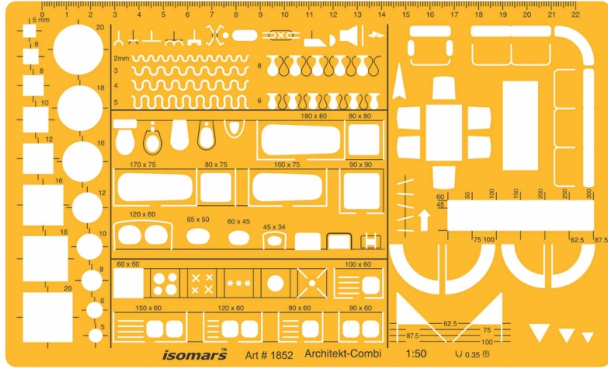

ISOMARS Architect Combination 1:50

SKU: ISOM 1852M

Price: \$2.97

Product Description
