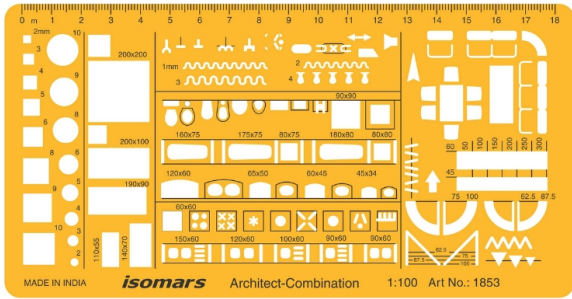

ISOMARS 1:100 Architect Combination - Combo

SKU: ISOM 1853

Price: \$2.75

Product Description
