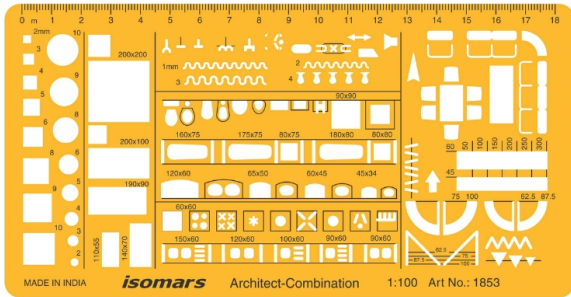

# ISOMARS 1:100 Architect Combination - Combo

**SKU:** ISOM 1853

**Price:** \$2.75

## Product Description

---