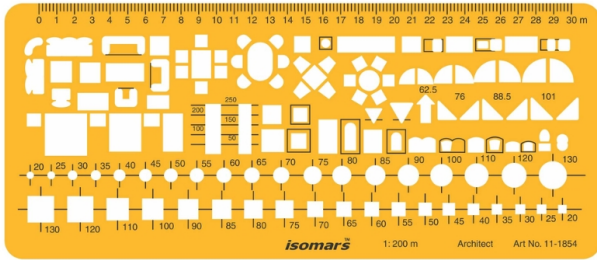

# ISOMARS 1:200 Architect Combination Template

**SKU:** ISOM 1854M

**Price:** \$2.58

## Product Description

---