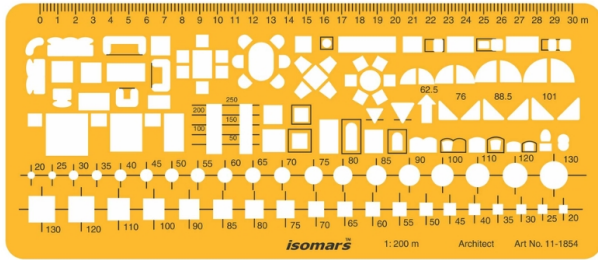

# ISOMARS 1:200 Architect Combination Template

**SKU:** ISOM 1854M

**Price:** \$2.58

## Product Description

---