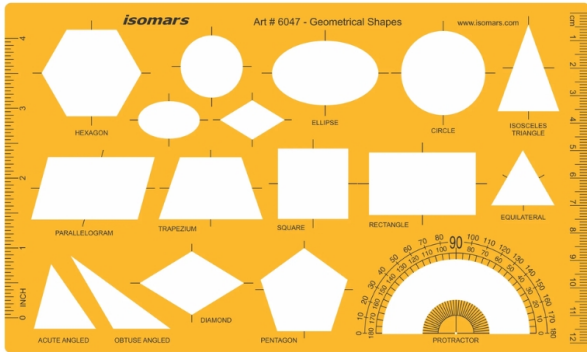

ISOMARS Geometrical Shapes

SKU: ISOM 6047M

Price: \$2.58

Product Description

High-Quality Construction: Crafted with precision and durability in mind, the Isomars Geometrical Shapes Template is made from rigid and transparent orange plastic. This ensures that it stands up to repeated use, maintaining its shape and clarity for years. **Versatile**

Design: Whether you're working on design projects, illustrations, or card making, it's an invaluable tool for adding structured and precise shapes to your work. **Fragile Yet Precise:**

While the template is rigid for accurate drawing, it's important to note that it's also fragile and cannot be bent. Handle it with care to ensure it remains in pristine condition and ready for your creative endeavors. **Wide Range of Applications:** The Isomars Geometrical Shapes Template finds its place in a multitude of art and craft applications. Use it for design projects, illustrations, card making, or any creative endeavor where precise geometric shapes are required. **Product**

Specifications

- **Material:** Acrylic
 - **Dimensions:** 21.3L x 12.7W Centimeters
 - **Thickness:** 1.5mm
-