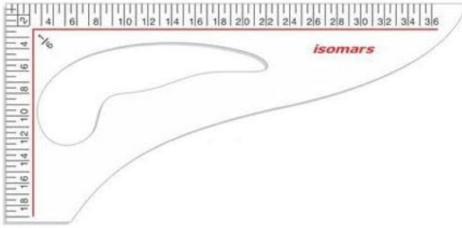

ISOMARS Art Curve

SKU: ISOM AC1

Price: \$0.94

Product Description
