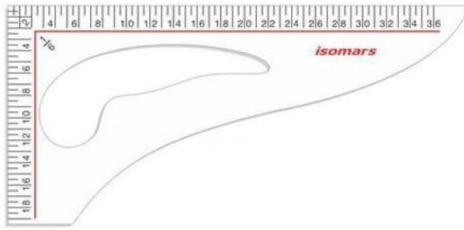

ISOMARS Art Curve

SKU: ISOM AC1

Price: \$0.94

Product Description
