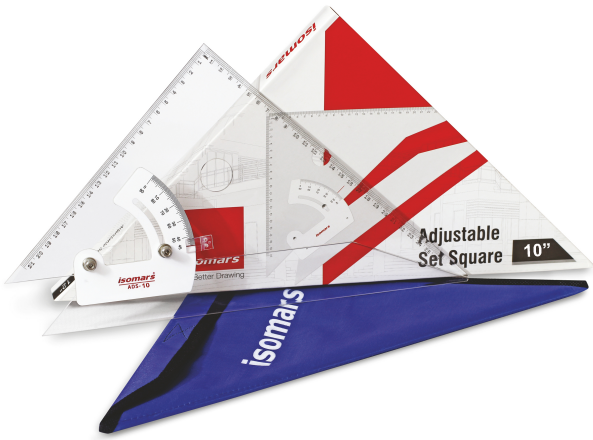

ISOMARS Adjustable Set Square 25Cm - Acrylic With

SKU: ISOM ADS2M10

Price: \$16.20

Product Description
