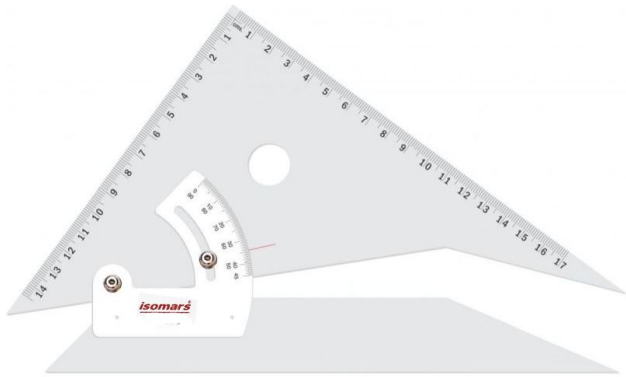

ISOMARS Adjustable Set Square 20Cm- Acrylic With E

SKU: ISOM ADS2M8

Price: \$13.23

Product Description
