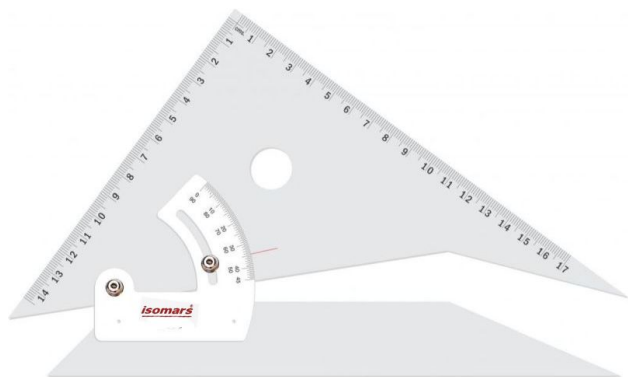

ISOMARS Adjustable Set Square 20Cm- Acrylic With E

SKU: ISOM ADS2M8

Price: \$13.23

Product Description
