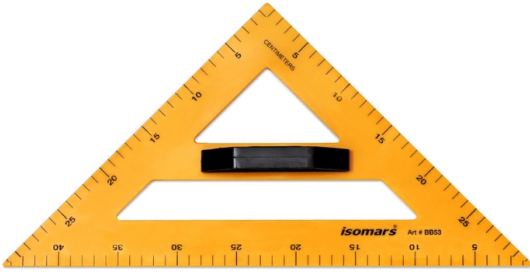

ISOMARS Set Square 45 Degree 422X225X4 Mm

SKU: ISOM BB-53

Price: \$5.33

Stock: instock

Categories: [Engineering & Architecture Supplies](#), [Set Square & Adjustable](#)

Product Description

- Set Square - 45°
 - Size : 445 x 225 x 4mm
 - Plastic
 - Detachable Handle
-