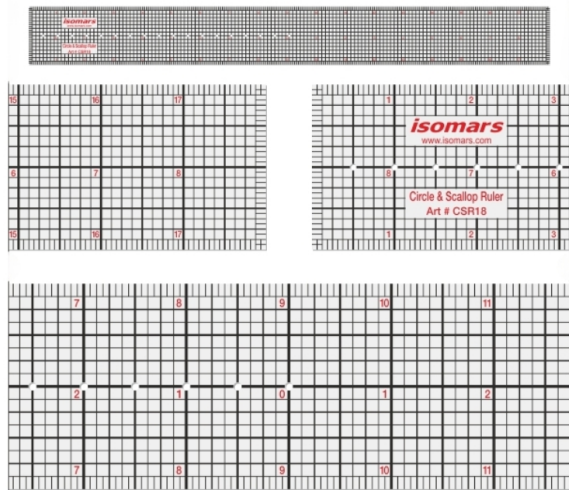

ISOMARS Circle And Scallop Ruler 6*46Mm

SKU: ISOM CSR18

Price: \$6.04

Product Description
