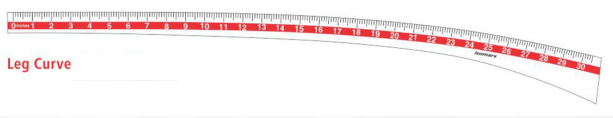

ISOMARS Leg Curve - 24" (60 Cm)

SKU: ISOM LC24

Price: \$4.50

Product Description
