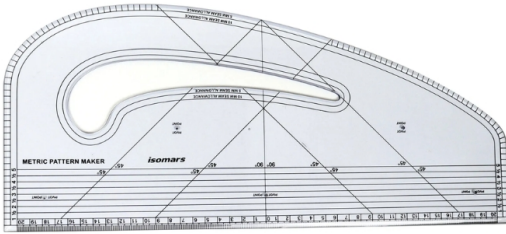

ISOMARS Pattern Curve - 16.75 X 7.25" (43 X 19 Cm)

SKU: ISOM PM-1

Price: \$11.71

Product Description
