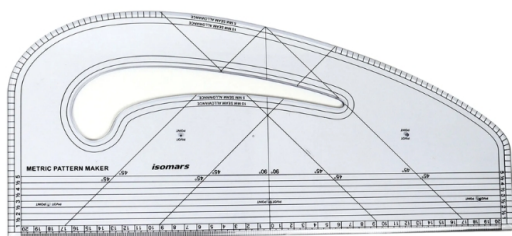

ISOMARS Pattern Curve - 16.75 X 7.25" (43 X 19 Cm)

SKU: ISOM PM-1

Price: \$11.71

Product Description
