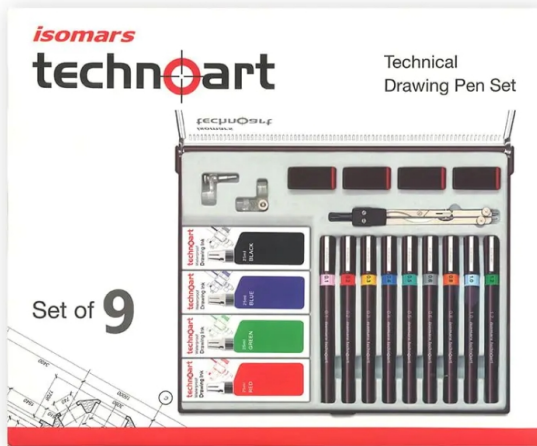

ISOMARS Technical Drawing Pen Set Of 9

SKU: ISOM SET09

Price: \$92.35

Product Description

Nine Pen Sizes for Versatility: This set boasts an impressive array of nine different-sized pens, from an ultra-fine 0.1mm to a robust 1.0mm. Whether you're sketching fine details or working on bold outlines, you'll always have the perfect tool at your fingertips. **Organize with Ease:** The inclusion of four pen stands ensures that your workspace stays organized and your pens are readily accessible. **Precision Drawing Compass:** The precision drawing compass adds a new dimension to your technical drawings. Whether you're creating intricate circles or precise geometric shapes, this tool is your trusted companion for achieving perfection. **Vibrant Waterproof Inks:** Explore a world of color and creativity with four units of waterproof ink in different hues. **Set Includes:**

- 9 Different Sizes Pens (Size : 0.1, 0.2, 0.3, 0.4, 0.5, 0.6, 0.8, 1.0 and 1.2)
- Four pen stands
- A precision drawing & engineering compass
- Compass attachment
- Joint Holder
- Four units of waterproof ink. Colours : Black, Blue, Red & Green. (25ml each)