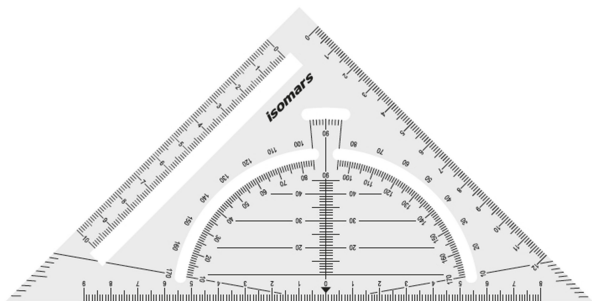

ISOMARS Set Square Rapid 20Cm/8"

SKU: ISOM SSR8

Price: \$6.39

Product Description
