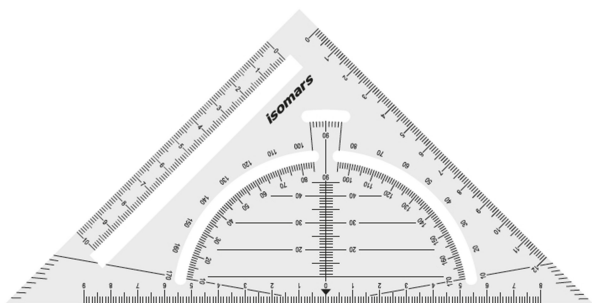

ISOMARS Set Square Rapid 20Cm/8"

SKU: ISOM SSR8

Price: \$6.39

Product Description
