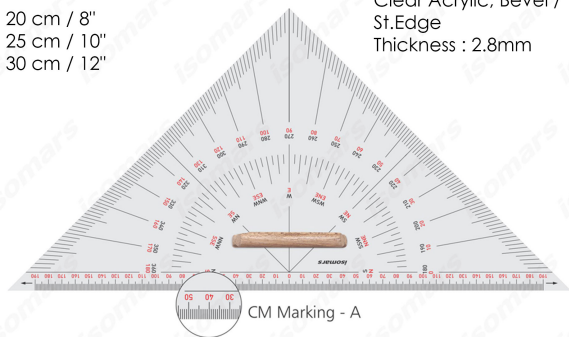

# ISOMARS Set Square - Universal / Nautical Protract

**Available Sizes :**

Art # UNP Model A : mm/cm  
Art # UNP Model B : inch

20 cm / 8"  
25 cm / 10"  
30 cm / 12"

**Description :**

Wooden Handle  
Marking - inch  
Clear Acrylic, Bevel /  
St.Edge  
Thickness : 2.8mm