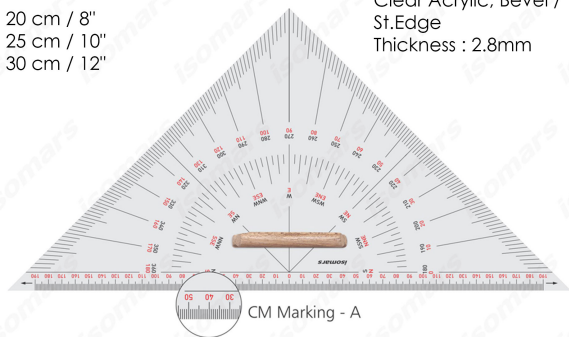

Set Square-Universal/Nautical Protractor

ISOMARS Set Square - Universal / Nautical Protract

Available Sizes :

Art # UNP Model A : mm/cm
Art # UNP Model B : inch

20 cm / 8"
25 cm / 10"
30 cm / 12"

Description :

Wooden Handle
Marking - inch
Clear Acrylic, Bevel /
St.Edge
Thickness : 2.8mm

SKU: ISOM UNP

Price: \$9.63

Product Description
