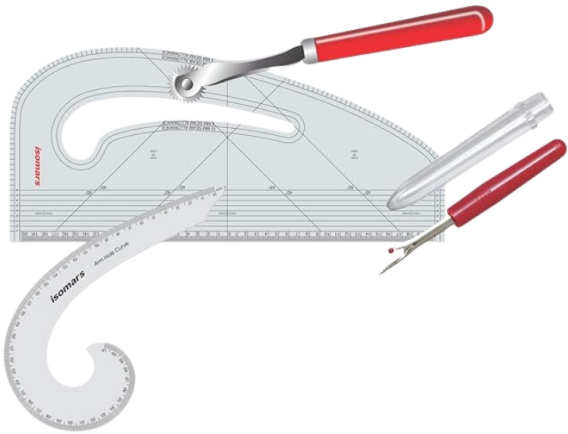

ISOMARS SEWING COMBO-24 SET OF 4

- Pattern Curve
- Tracing Wheel
- Seam Ripper
- Armhole Curve

SKU: ISOM PTSA4

Price: \$15.77

Product Description
