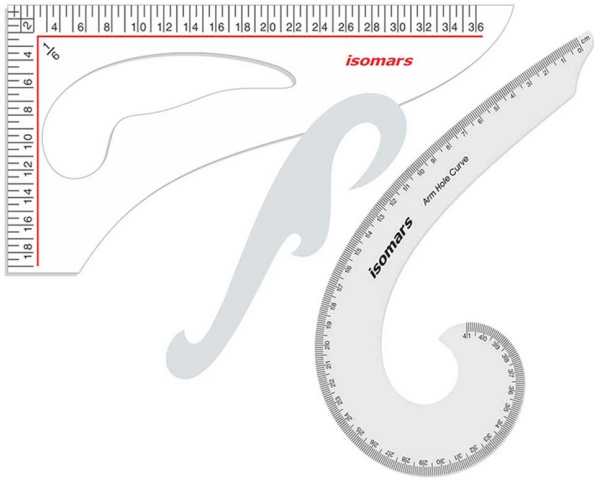

ISOMARS SEWING COMBO-25 SET OF 3

- Art Curve
- Single Curve
- Armhole Curve

SKU: ISOM CC03

Price: \$8.52

Product Description
