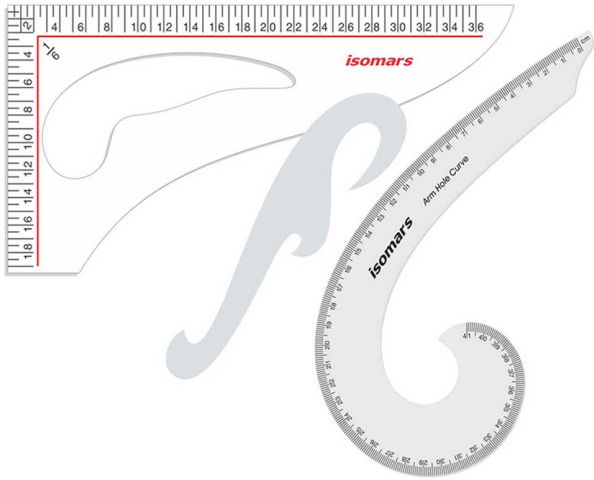

## ISOMARS SEWING COMBO-25 SET OF 3

- Art Curve
- Single Curve
- Armhole Curve

**SKU:** ISOM CC03

**Price:** \$8.52

### Product Description

---