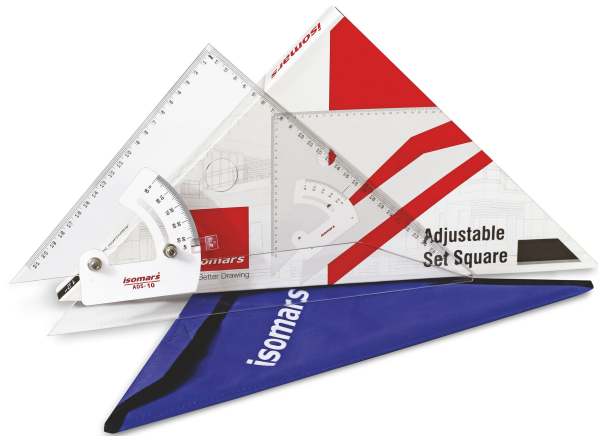

ISOMARS ADJUSTABLE SET SQUARE 35CM/14"

- Acrylic
- Clear Tint
- Bevel / Straight Edge
- Profesional Quality
- White Acrylic engraved markin
- Thickness : 2.8 mm
- Packed in cloth cover and box.

SKU: ISOM ADS2M14