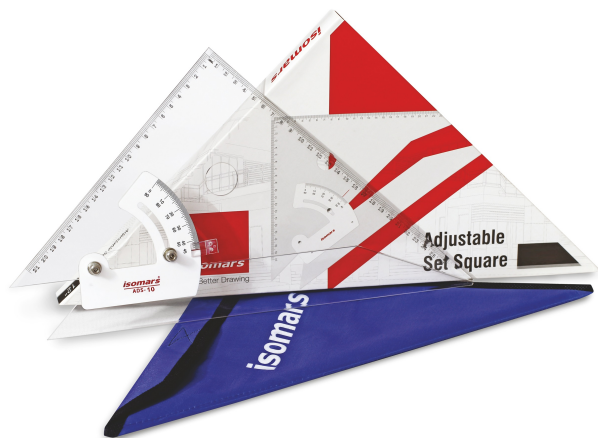

ISOMARS ADJUSTABLE SET SQUARE 35CM/14"

- Acrylic
- Clear Tint
- Bevel / Straight Edge
- Profesional Quality
- White Acrylic engraved markin
- Thickness : 2.8 mm
- Packed in cloth cover and box.

SKU: ISOM ADS2M14