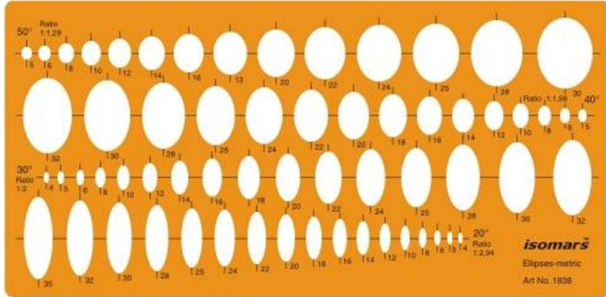

ISOMARS Ellipses Template 20,30,40,50

SKU: ISOM 1838

Price: \$9.76

Product Description

- Isomars Ellipses : 20, 30, 40, 50 Degree
- Isomars Jewellery Designing Template is made from orange transparent plastic.
- Size : 292 x 105 mm