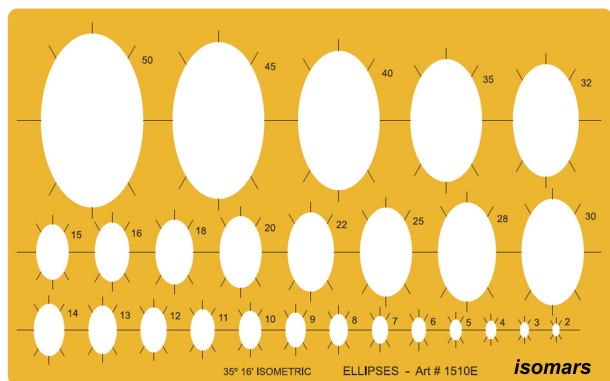

ISOMARS ELLIPSES TEMPLATE 216*317MM

SKU: ISOM 1510E

Price: \$8.21

Product Description

- Isomars Metric Large Ellipse Ellipses Shapes Figure Symbols Drafting Drawing Template Stencil
 - Dimensions: 216 x 137 mm
 - Dimensions: 275 x 135 mm
 - Made from transparent, orange plastic. The rate of transparency allows to see the drawing medium below template for easy positioning.
-