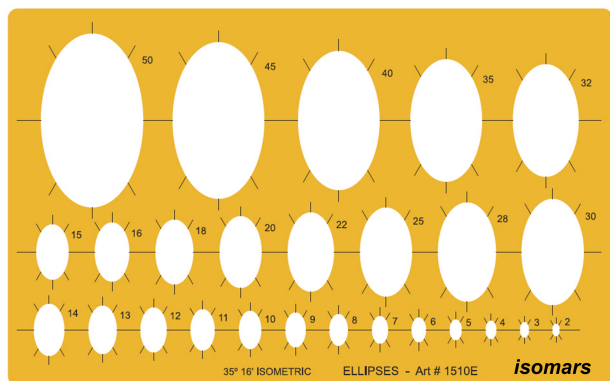

ISOMARS ELLIPSES TEMPLATE 216*317MM

SKU: ISOM 1510E

Price: \$8.21

Product Description

- Isomars Metric Large Ellipse Ellipses Shapes Figure Symbols Drafting Drawing Template Stencil
- Dimensions: 216 x 137 mm
- Dimensions: 275 x 135 mm
- Made from transparent, orange plastic. The rate of transparency allows to see the drawing medium below template for easy positioning.