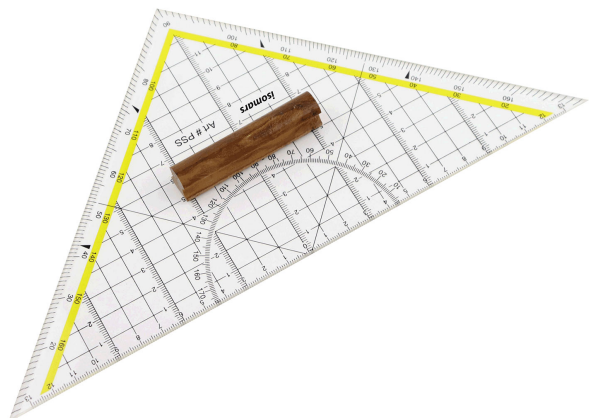

ISOMARS SET SQUARE/PROTRACTOR-STUDENT 25CM/10"

- Plastic* Clear Tint
- Bevel Edge
- Plastic Handle
- Marking (mm / cm)
- Thickness : 2.8 mm

SKU: ISOM SPS10

Price: \$3.11

Product Description
