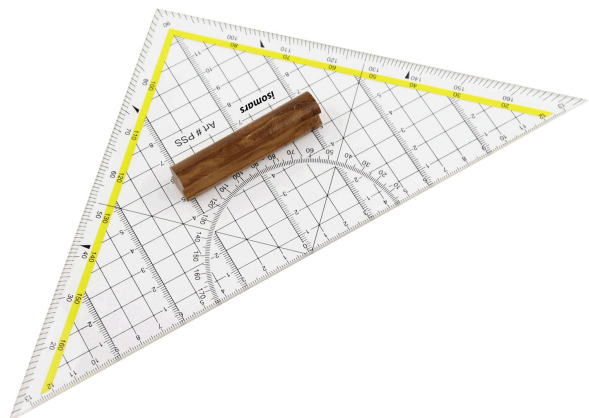

ISOMARS SET SQUARE/PROTRACTOR STUDENT- 20CM/8"

- Plastic* Clear Tint
- Bevel Edge
- Plastic Handle
- Marking (mm / cm)
- Thickness : 2.8 mm

SKU: ISOM SPS8

Price: \$2.44

Product Description
