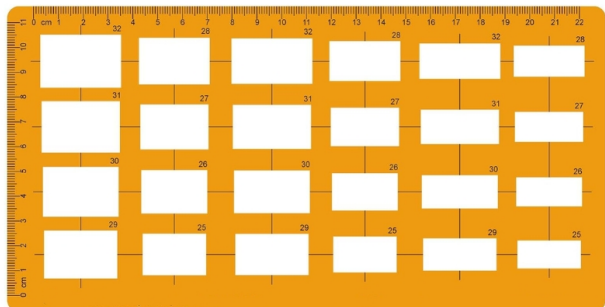

## ISOMARS Rectangular Shapes Designing Template 242\*123mm

**SKU:** ISOM 1807

**Price:** \$8.21

### Product Description

- Rectangular Shapes Drawing Template is meant for Drafting/Designing/Jewellery Designing
  - Material - Acrylic , Colour - Orange , Rigid and fragile
  - Size 242 x 123 mm , Thickness : 1.5mm
  - The rate of transparency allows to see the medium below for easy positioning
  - It may be used in many art and craft applications: jewelry (jewellery) design, illustration and card making, to draw shapes on various surfaces
-