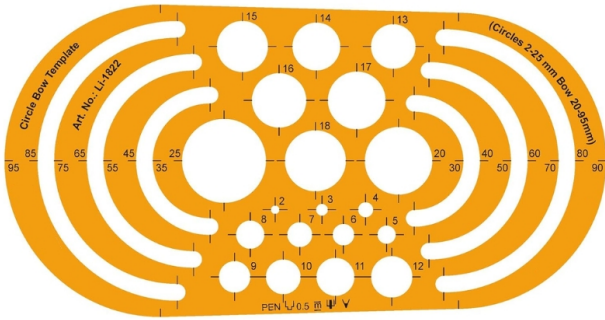

ISOMARS Bow Template 183*95mm

SKU: ISOM 1822

Price: \$8.21

Product Description

- Architectural drawing template
 - Dimensions : 183 x 95 mm
 - Professional-quality drawing templates made of flexible orange plastic
 - Used in various fields like architecture, interior design, kitchen design drafting, etc
-