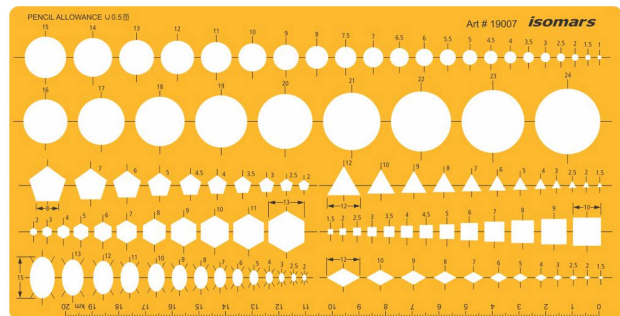

## ISOMARS Architect Combination Template 230\*117mm

**SKU:** ISOM 19007

**Price:** \$8.78

### Product Description

- **Size : 230 x 117mm** Isomars Drafting/Designing Template is made from orange transparent plastic, (1.5mm). It is rigid and fragile so it can't be bent. It may be used in many art and craft applications: Design, illustration and card making, to draw shapes on various surfaces.
-