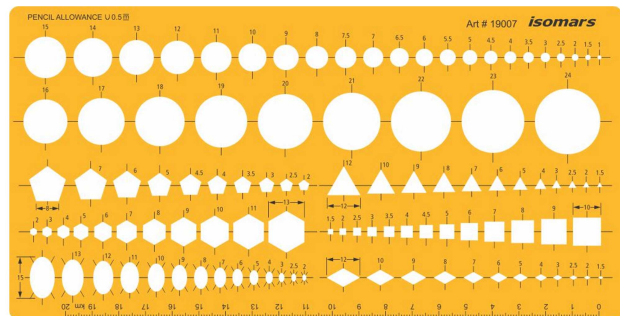

ISOMARS Architect Combination Template 230*117mm

SKU: ISOM 19007

Price: \$8.78

Product Description

- **Size : 230 x 117mm** Isomars Drafting/Designing Template is made from orange transparent plastic, (1.5mm). It is rigid and fragile so it can't be bent. It may be used in many art and craft applications: Design, illustration and card making, to draw shapes on various surfaces.