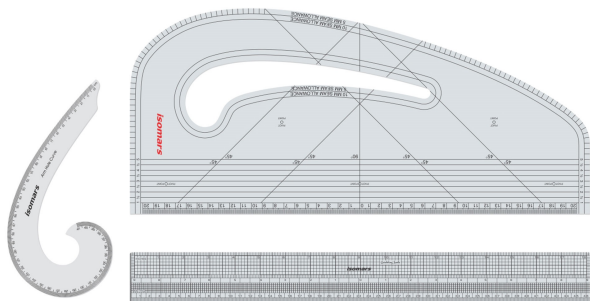

ISOMARS CURVE COMBO-20 SET OF 3

- Pattern Curve - Size : 45 cm /18"
- Armhole Curve - Size : 230 mm / Marking 41 cm
- Gridding Scale - Size : 450 x 50 x 3 mm

SKU: ISOM APG03

Price: \$16.26

Product Description
