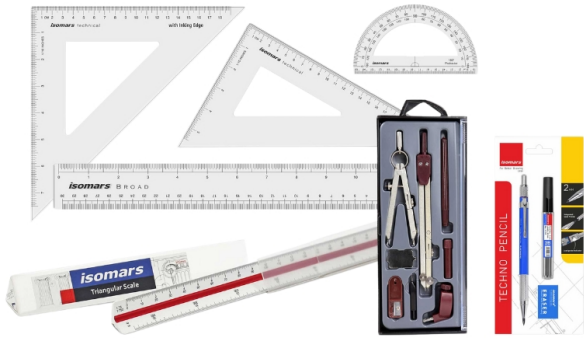

## ISOMARS DRAFTING STUDENT COMBO SET OF 7

**SKU:** ISOM DSS-MODEL-G

**Price:** \$20.45

### Product Description

- Set Square 'TECHNICAL' - 8"/20cm x 10"/25cm Plastic
  - Ruler - 12"/30cm Plastic
  - Semi-Protractor - Half D /180° Plastic
  - Traingular Scale # 4
  - Mechanical Pencil With Lead Case - 2mm + Eraser
  - Compass Set # CS08
-