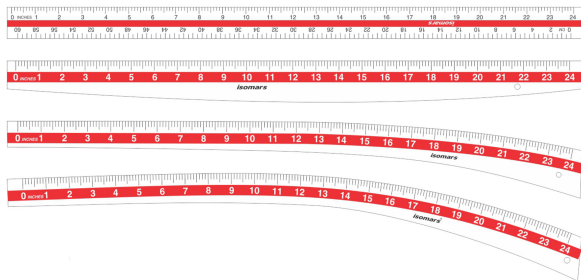

ISOMARS TAILORING SCALES COMBO-21 SET OF 4

- Straight Scale : 60cm / 24"
- Arm Curve : 60cm / 24"
- Leg Curve : 60cm / 24"
- Hip Curve : 60cm / 24"

SKU: ISOM FDS24

Price: \$14.88

Product Description
