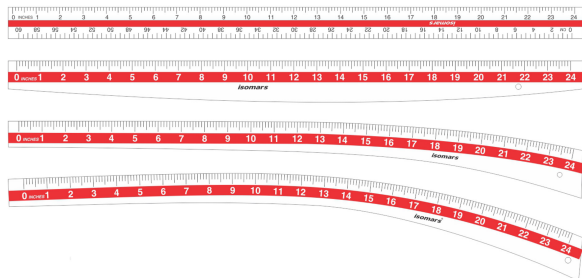

ISOMARS TAILORING SCALES COMBO-21 SET OF 4

- Straight Scale : 60cm / 24"
- Arm Curve : 60cm / 24"
- Leg Curve : 60cm / 24"
- Hip Curve : 60cm / 24"

SKU: ISOM FDS24

Price: \$14.88

Product Description
