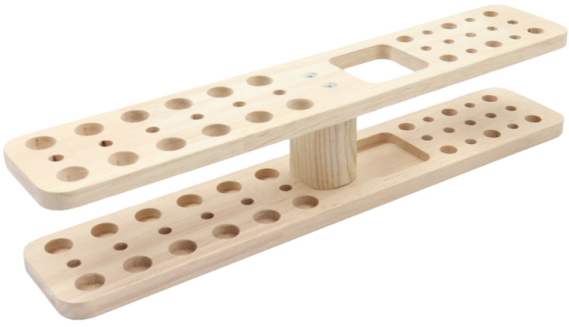

Isomars Wooden Brush Stand

- Wooden
- Contains 12 holes of 16mm diameter, 15 holes of 8mm diameter, 6 holes of 11mm diameter and 1 hole of 50 x 50mm (square shape)
- Includes upper and lower holes to hold brush vertically