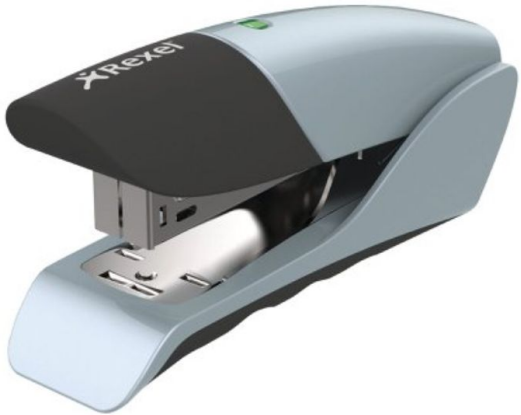

## Rexel Gazelle Half Strip Stapler

Stapling Capacity: Up to 25 Sheets Staples: 24/6 & 26/6

**SKU:** AC 2100714

**Price:** \$15.24

**Stock:** instock

**Categories:** [Desk Accessories](#), [Staplers](#)

### Product Description

---